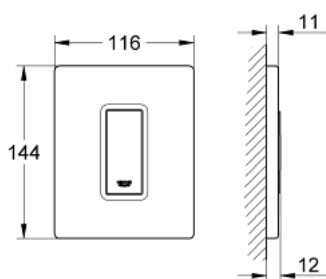

38 784 000 SKATE COSMOPOLITAN ACTUATION PLATE

PRODUCT DESCRIPTION

- Colour: chrome
- manual activation for urinal
- set for final installation
- for Rapido U or Rapido UMB
- 116 x 144 mm
- mechanical functional cartridge
- flow pressure min 0.5 bar
- operating pressure max 6 bar
- 1.0 - 6.0 l adjustable
- low noise (group II according to German noise specification)
- GROHE LongLife finish

38 784 000 SKATE COSMOPOLITAN ACTUATION PLATE

SPARE PARTS, marec 2012 – now

- 1: Top plate with push button (Spare part-nr. 42377000)
- 2: Screw (Spare part-nr. 6636200M)
- 3: Mounting frame (Spare part-nr. 66845000)
- 4: Cartridge (Spare part-nr. 42354000)
- 4.1: Seal kit (Spare part-nr. 4271500M)
- 4.2: Rings (Spare part-nr. 4282000M)