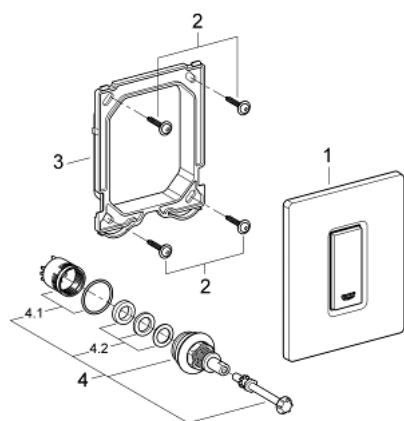

38 784 000 SKATE COSMOPOLITAN ACTUATION PLATE

PRODUCT DESCRIPTION

- Colour: chrome
- manual activation for urinal
- set for final installation
- for Rapido U or Rapido UMB
- 116 x 144 mm
- mechanical functional cartridge
- flow pressure min 0.5 bar
- operating pressure max 6 bar
- 1.0 - 6.0 l adjustable
- low noise (group II according to German noise specification)
- GROHE LongLife finish

38 784 000 SKATE COSMOPOLITAN ACTUATION PLATE

SPARE PARTS, marec 2012 – now

- 1: Top plate with push button (Spare part-nr. 42377000)
- 2: Screw (Spare part-nr. 6636200M)
- 3: Mounting frame (Spare part-nr. 66845000)
- 4: Cartridge (Spare part-nr. 42354000)
- 4.1: Seal kit (Spare part-nr. 4271500M)
- 4.2: Rings (Spare part-nr. 4282000M)