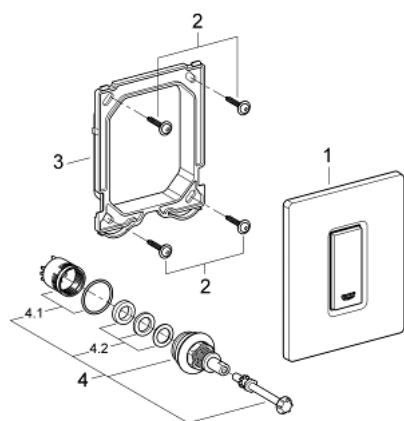

38 784 P00 SKATE COSMOPOLITAN ACTUATION PLATE

PRODUCT DESCRIPTION

- Colour: matt chrome
- manual activation for urinal
- set for final installation
- for Rapido U or Rapido UMB
- 116 x 144 mm
- mechanical functional cartridge
- flow pressure min 0.5 bar
- operating pressure max 6 bar
- 1.0 - 6.0 l adjustable
- low noise (group II according to German noise specification)
- GROHE LongLife finish

38 784 P00 SKATE COSMOPOLITAN ACTUATION PLATE

SPARE PARTS, marec 2012 – now

- 1: Top plate with push button (Spare part-nr. 42377P00)
- 2: Screw (Spare part-nr. 6636200M)
- 3: Mounting frame (Spare part-nr. 66845000)
- 4: Cartridge (Spare part-nr. 42354000)
- 4.1: Seal kit (Spare part-nr. 4271500M)
- 4.2: Rings (Spare part-nr. 4282000M)