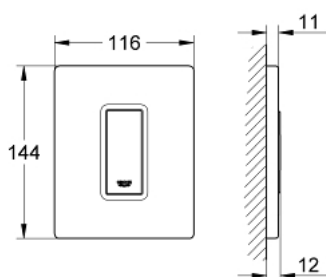

38 784 P00 SKATE COSMOPOLITAN ACTUATION PLATE

PRODUCT DESCRIPTION

- Colour: matt chrome
- manual activation for urinal
- set for final installation
- for Rapido U or Rapido UMB
- 116 x 144 mm
- mechanical functional cartridge
- flow pressure min 0.5 bar
- operating pressure max 6 bar
- 1.0 - 6.0 l adjustable
- low noise (group II according to German noise specification)
- GROHE LongLife finish

38 784 P00 SKATE COSMOPOLITAN ACTUATION PLATE

SPARE PARTS, marec 2012 – now

- 1: Top plate with push button (Spare part-nr. 42377P00)
- 2: Screw (Spare part-nr. 6636200M)
- 3: Mounting frame (Spare part-nr. 66845000)
- 4: Cartridge (Spare part-nr. 42354000)
- 4.1: Seal kit (Spare part-nr. 4271500M)
- 4.2: Rings (Spare part-nr. 4282000M)