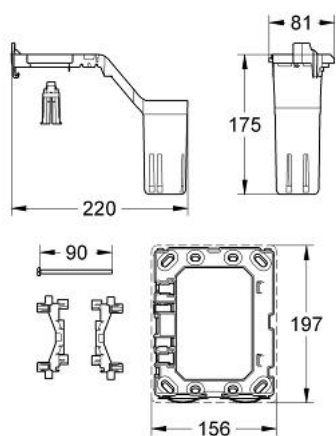

38 796 000 GROHE FRESH RETROFIT SET

PRODUCT DESCRIPTION

- Colour: chrome
- for GROHE flushing cistern GD 2 with pneumatic discharge valve and regular inspection shaft
- not suitable for Skate Cosmopolitan with wood or glass or metal surface
- fixing frame with opening function
- with box for support of aromatic tabs
- for chlorine-free tabs only
- for all GROHE flush plates 156 x 197 mm

38 796 000 GROHE FRESH RETROFIT SET

SPARE PARTS, junij 2008 – now

1: Mounting frame (Spare part-nr. 42358000)

1.1: Screw (Spare part-nr. 6636200M)