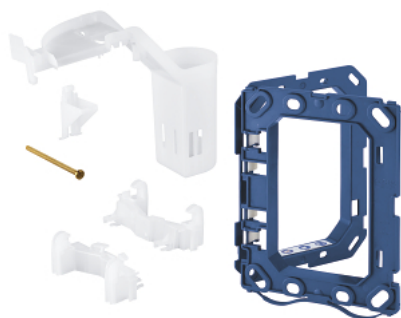

38 796 000 GROHE FRESH RETROFIT SET

PRODUCT DESCRIPTION

- Colour: chrome
- for GROHE flushing cistern GD 2 with pneumatic discharge valve and regular inspection shaft
- not suitable for Skate Cosmopolitan with wood or glass or metal surface
- fixing frame with opening function
- with box for support of aromatic tabs
- for chlorine-free tabs only
- for all GROHE flush plates 156 x 197 mm

38 796 000 GROHE FRESH RETROFIT SET

SPARE PARTS, junij 2008 – now

1: Mounting frame (Spare part-nr. 42358000)

1.1: Screw (Spare part-nr. 6636200M)