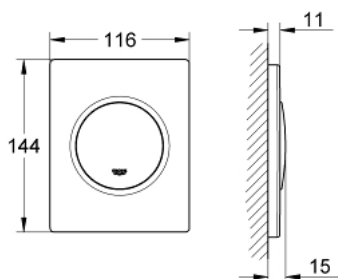

38 804 000 NOVA COSMOPOLITAN ACTUATION PLATE

PRODUCT DESCRIPTION

- Colour: chrome
- manual activation for urinal
- set for final installation
- for Rapido U or Rapido UMB
- 116 x 144 mm
- mechanical functional cartridge
- flow pressure min 0.5 bar
- operating pressure max 6 bar
- 1.0 - 6.0 l adjustable
- low noise (group II according to German noise specification)
- GROHE LongLife finish

38 804 000 NOVA COSMOPOLITAN ACTUATION PLATE

SPARE PARTS, avgust 2012 – now

- 1: Screw (Spare part-nr. 6636200M)
- 2: Mounting frame (Spare part-nr. 66845000)
- 3: Spring, 5 pcs. (Spare part-nr. 4309700M)
- 4: Cartridge (Spare part-nr. 42354000)
- 4.1: Seal kit (Spare part-nr. 4271500M)
- 4.2: Rings (Spare part-nr. 4282000M)