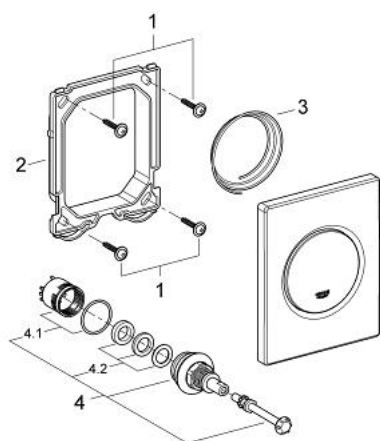

38 804 000 NOVA COSMOPOLITAN ACTUATION PLATE

PRODUCT DESCRIPTION

- Colour: chrome
- manual activation for urinal
- set for final installation
- for Rapido U or Rapido UMB
- 116 x 144 mm
- mechanical functional cartridge
- flow pressure min 0.5 bar
- operating pressure max 6 bar
- 1.0 - 6.0 l adjustable
- low noise (group II according to German noise specification)
- GROHE LongLife finish

38 804 000 NOVA COSMOPOLITAN ACTUATION PLATE

SPARE PARTS, avgust 2012 – now

- 1: Screw (Spare part-nr. 6636200M)
- 2: Mounting frame (Spare part-nr. 66845000)
- 3: Spring, 5 pcs. (Spare part-nr. 4309700M)
- 4: Cartridge (Spare part-nr. 42354000)
- 4.1: Seal kit (Spare part-nr. 4271500M)
- 4.2: Rings (Spare part-nr. 4282000M)