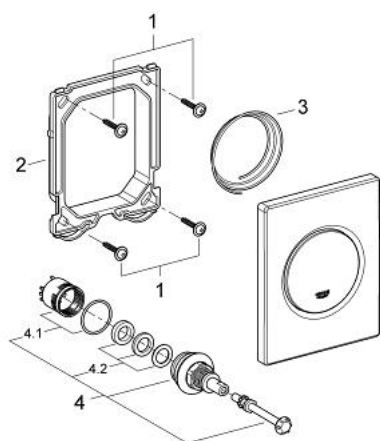

38 804 P00 NOVA COSMOPOLITAN ACTUATION PLATE

PRODUCT DESCRIPTION

- Colour: matt chrome
- manual activation for urinal
- set for final installation
- 116 x 144 mm
- mechanical functional cartridge
- flow pressure min 0.5 bar
- operating pressure max 6 bar
- 1.0 - 6.0 l adjustable
- low noise (group II according to German noise specification)
- GROHE LongLife finish

38 804 P00 NOVA COSMOPOLITAN ACTUATION PLATE

SPARE PARTS, avgust 2012 – now

- 1: Screw (Spare part-nr. 6636200M)
- 2: Mounting frame (Spare part-nr. 66845000)
- 3: Spring, 5 pcs. (Spare part-nr. 4309700M)
- 4: Cartridge (Spare part-nr. 42354000)
- 4.1: Seal kit (Spare part-nr. 4271500M)
- 4.2: Rings (Spare part-nr. 4282000M)