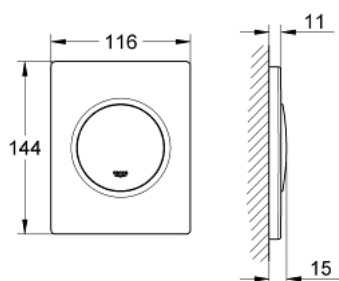

38 804 P00 NOVA COSMOPOLITAN ACTUATION PLATE

PRODUCT DESCRIPTION

- Colour: matt chrome
- manual activation for urinal
- set for final installation
- 116 x 144 mm
- mechanical functional cartridge
- flow pressure min 0.5 bar
- operating pressure max 6 bar
- 1.0 - 6.0 l adjustable
- low noise (group II according to German noise specification)
- GROHE LongLife finish

38 804 P00 NOVA COSMOPOLITAN ACTUATION PLATE

SPARE PARTS, avgust 2012 – now

- 1: Screw (Spare part-nr. 6636200M)
- 2: Mounting frame (Spare part-nr. 66845000)
- 3: Spring, 5 pcs. (Spare part-nr. 4309700M)
- 4: Cartridge (Spare part-nr. 42354000)
- 4.1: Seal kit (Spare part-nr. 4271500M)
- 4.2: Rings (Spare part-nr. 4282000M)