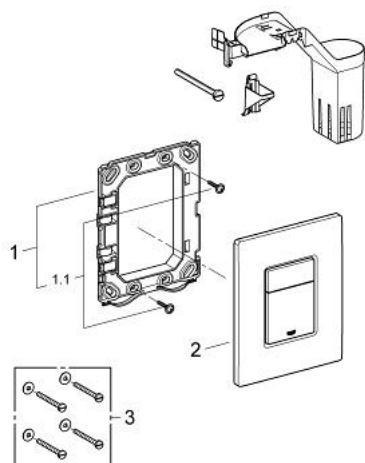

38 805 000 SKATE COSMOPOLITAN SET FRESH FLUSH PLATE

PRODUCT DESCRIPTION

- Colour: chrome
- for dual flush or start & stop actuation
- with GROHE Fresh
- fixing frame with opening function
- with box for support of aromatic tabs
- for chlorine-free tabs only
- for pneumatic discharge valve AV1
- vertical and horizontal installation
- 156 x 197 mm
- material: ABS
- GROHE LongLife finish
- GROHE EcoJoy - Less water, perfect flow
- for combination with Rapid SL and Uniset with GD 2 cistern
- for use with Rapid SLX please order shaft 66 791 000 (sold separately)

38 805 000 SKATE COSMOPOLITAN SET FRESH FLUSH PLATE

SPARE PARTS, september 2008 – now

- 1: Mounting frame (Spare part-nr. 42358000)
- 1.1: Screw (Spare part-nr. 6636200M)
- 2: Top plate with push button (Spare part-nr. 42371000)
- 3: Fixing set (Spare part-nr. 4308500M)*