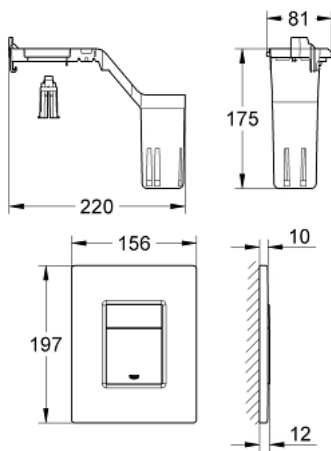

38 805 000 SKATE COSMOPOLITAN SET FRESH FLUSH PLATE

PRODUCT DESCRIPTION

- Colour: chrome
- for dual flush or start & stop actuation
- with GROHE Fresh
- fixing frame with opening function
- with box for support of aromatic tabs
- for chlorine-free tabs only
- for pneumatic discharge valve AV1
- vertical and horizontal installation
- 156 x 197 mm
- material: ABS
- GROHE LongLife finish
- GROHE EcoJoy - Less water, perfect flow
- for combination with Rapid SL and Uniset with GD 2 cistern
- for use with Rapid SLX please order shaft 66 791 000 (sold separately)

38 805 000 SKATE COSMOPOLITAN SET FRESH FLUSH PLATE

SPARE PARTS, september 2008 – now

- 1: Mounting frame (Spare part-nr. 42358000)
- 1.1: Screw (Spare part-nr. 6636200M)
- 2: Top plate with push button (Spare part-nr. 42371000)
- 3: Fixing set (Spare part-nr. 4308500M)*