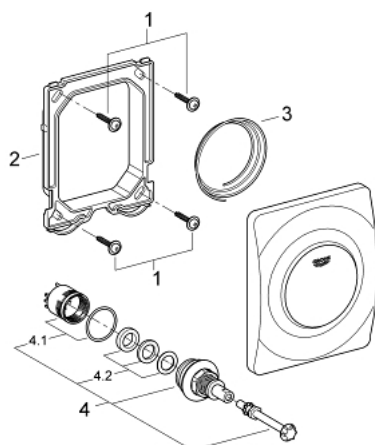

38 808 000 SURF ACTUATION PLATE

PRODUCT DESCRIPTION

- Colour: chrome
- manual activation for urinal
- set for final installation
- for Rapido U or Rapido UMB
- 116 x 144 mm
- mechanical functional cartridge
- flow pressure min 0.5 bar
- operating pressure max 6 bar
- 1.0 - 6.0 l adjustable
- low noise (group II according to German noise specification)
- GROHE LongLife finish

38 808 000 SURF ACTUATION PLATE

SPARE PARTS, avgust 2012 – now

- 1: Screw (Spare part-nr. 6636200M)
- 2: Mounting frame (Spare part-nr. 66845000)
- 3: Spring, 5 pcs. (Spare part-nr. 4309700M)
- 4: Cartridge (Spare part-nr. 42354000)
- 4.1: Seal kit (Spare part-nr. 4271500M)
- 4.2: Rings (Spare part-nr. 4282000M)