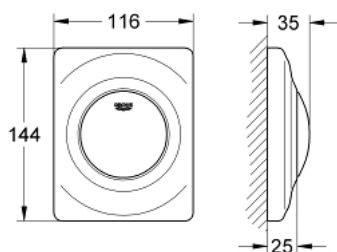

38 808 000 SURF ACTUATION PLATE

PRODUCT DESCRIPTION

- Colour: chrome
- manual activation for urinal
- set for final installation
- for Rapido U or Rapido UMB
- 116 x 144 mm
- mechanical functional cartridge
- flow pressure min 0.5 bar
- operating pressure max 6 bar
- 1.0 - 6.0 l adjustable
- low noise (group II according to German noise specification)
- GROHE LongLife finish

38 808 000 SURF ACTUATION PLATE

SPARE PARTS, avgust 2012 – now

- 1: Screw (Spare part-nr. 6636200M)
- 2: Mounting frame (Spare part-nr. 66845000)
- 3: Spring, 5 pcs. (Spare part-nr. 4309700M)
- 4: Cartridge (Spare part-nr. 42354000)
- 4.1: Seal kit (Spare part-nr. 4271500M)
- 4.2: Rings (Spare part-nr. 4282000M)