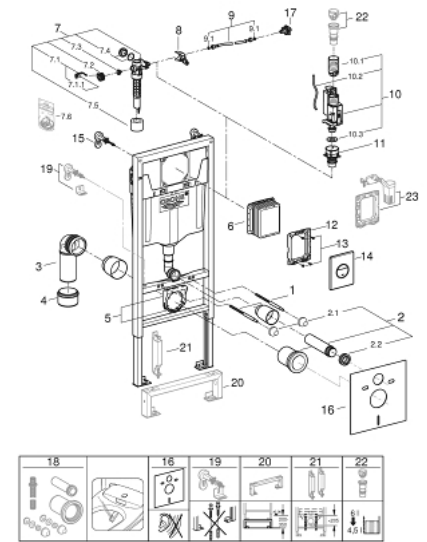

## 38 813 001 **RAPID SL 4-IN-1 SET FOR WC, 1.13 M INSTALLATION HEIGHT**

### PRODUCT DESCRIPTION

- Colour: chrome
- with flushing cistern GD 2, 6 - 9 l
- consisting of:
  - Rapid SL element for WC (38 528 001)
  - Nova Cosmopolitan flush plate, chrome (38 765 000)
  - wall brackets (38 558 00M)
  - including WC set for noise protection (37 131 000)

## 38 813 001 RAPID SL 4-IN-1 SET FOR WC, 1.13 M INSTALLATION HEIGHT