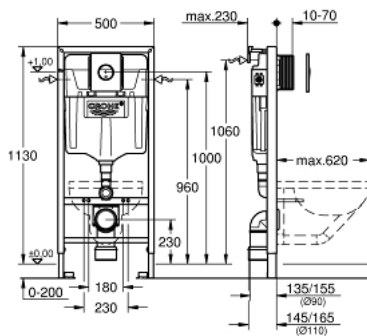

## 38 813 001 **RAPID SL 4-IN-1 SET FOR WC, 1.13 M INSTALLATION HEIGHT**

### PRODUCT DESCRIPTION

- Colour: chrome
- with flushing cistern GD 2, 6 - 9 l
- consisting of:
  - Rapid SL element for WC (38 528 001)
  - Nova Cosmopolitan flush plate, chrome (38 765 000)
  - wall brackets (38 558 00M)
  - including WC set for noise protection (37 131 000)

## 38 813 001 RAPID SL 4-IN-1 SET FOR WC, 1.13 M INSTALLATION HEIGHT