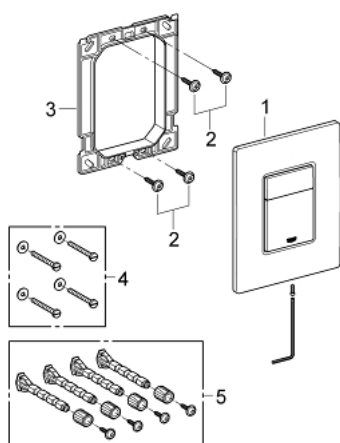

38 821 000 SKATE COSMOPOLITAN FLUSH PLATE

PRODUCT DESCRIPTION

- Colour: chrome
- for dual flush or start & stop actuation
- vandal-proof
- for pneumatic discharge valve AV1
- vertical installation
- 156 x 197 mm
- material: brass
- GROHE LongLife finish
- GROHE EcoJoy - Less water, perfect flow
- for combination with Rapid SL and Uniset with GD 2 cistern
- for use with Rapid SLX please order shaft 66 791 000 (sold separately)

38 821 000 SKATE COSMOPOLITAN FLUSH PLATE

SPARE PARTS, januar 2009 – now

1: Top plate with push button (Spare part-nr. 42371000)

2: Screw (Spare part-nr. 6636200M)

3: Mounting frame (Spare part-nr. 42269000)

4: Fixing set (Spare part-nr. 4308500M)*

5: Fixing set (Spare part-nr. 4215800M)*

* Optional accessories