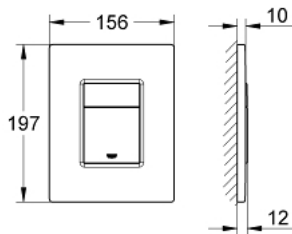

38 821 000 SKATE COSMOPOLITAN FLUSH PLATE

PRODUCT DESCRIPTION

- Colour: chrome
- for dual flush or start & stop actuation
- vandal-proof
- for pneumatic discharge valve AV1
- vertical installation
- 156 x 197 mm
- material: brass
- GROHE LongLife finish
- GROHE EcoJoy - Less water, perfect flow
- for combination with Rapid SL and Uniset with GD 2 cistern
- for use with Rapid SLX please order shaft 66 791 000 (sold separately)

38 821 000 SKATE COSMOPOLITAN FLUSH PLATE

SPARE PARTS, januar 2009 – now

1: Top plate with push button (Spare part-nr. 42371000)

2: Screw (Spare part-nr. 6636200M)

3: Mounting frame (Spare part-nr. 42269000)