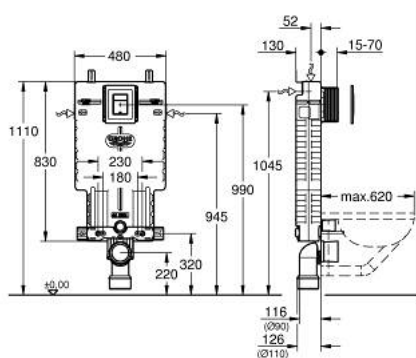

38 825 000 UNISSET 2-IN-1 SET FOR WC

PRODUCT DESCRIPTION

- Colour: chrome
- with flushing cistern GD 2, 6 - 9 l
- consisting of:
 - Uniset element for WC (38 643 001)
 - Skate Cosmopolitan flush plate, chrome (38 732 000)

38 825 000 UNISSET 2-IN-1 SET FOR WC

SPARE PARTS, oktober 2017 – now

- 1: Threaded bolt (Spare part-nr. 4276400M)
- 2: WC inlet and outlet connecting set (Spare part-nr. 37311K00)
- 2.1: Basin fastening (Spare part-nr. 43511SH0)
- 2.2: Connector (Spare part-nr. 37119000)
- 3: PP-outlet bend \varnothing 90 mm (Spare part-nr. 42327000)
- 4: Reducer (Spare part-nr. 42242000)
- 5: Support for outlet bend (Spare part-nr. 42243000)
- 6: Inspection shaft (Spare part-nr. 66783000)
- 7: Filling valve (Spare part-nr. 37095000)
- 7.1: Lever (Spare part-nr. 43734000)
- 7.1.1: Seal (Spare part-nr. 4377000M)
- 7.2: Valve head (Spare part-nr. 43536000)
- 7.3: Membrane (Spare part-nr. 4375800M)
- 7.4: Screw cap (Spare part-nr. 43735000)
- 7.5: Valve float, 5 pcs. (Spare part-nr. 4379100M)
- 7.6: Set of seals (Spare part-nr. 43722000)*
- 8: Support device (Spare part-nr. 42246000)
- 9: Connecting hose (Spare part-nr. 42233000)
- 9.1: Sealing washer (Spare part-nr. 0319100M)
- 10: Dual Flush discharge valve AV1 (Spare part-nr. 42320000)
- 10.1: Extension for overflow pipe (Spare part-nr. 42313000)
- 10.2: Pneumatic hose (Spare part-nr. 42319000)
- 10.3: Seal (Spare part-nr. 42310000)
- 11: Valve seat for GD2 (Spare part-nr. 42315000)
- 12: Top plate with push button (Spare part-nr. 42371000)
- 13: Screw (Spare part-nr. 6636200M)
- 14: Mounting frame (Spare part-nr. 43207000)
- 15: Retrofit set (Spare part-nr. 38796000)*
- 16: 4.5 l adapter for GD2 (Spare part-nr. 42333000)*
- 17: Support feet (Spare part-nr. 37304000)*
- 18: Retrofit kit for shower toilets Sensia Arena and Sensia Pro (Spare part-nr. 40899000)*