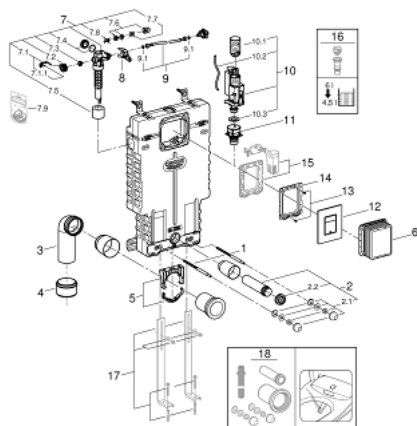

38 825 000 UNISSET 2-IN-1 SET FOR WC

PRODUCT DESCRIPTION

- Colour: chrome
- with flushing cistern GD 2, 6 - 9 l
- consisting of:
 - Uniset element for WC (38 643 001)
 - Skate Cosmopolitan flush plate, chrome (38 732 000)

38 825 000 UNISSET 2-IN-1 SET FOR WC

SPARE PARTS, oktober 2017 – now

- 1: Threaded bolt (Spare part-nr. 4276400M)
- 2: WC inlet and outlet connecting set (Spare part-nr. 37311K00)
- 2.1: Basin fastening (Spare part-nr. 43511SH0)
- 2.2: Connector (Spare part-nr. 37119000)
- 3: PP-outlet bend \varnothing 90 mm (Spare part-nr. 42327000)
- 4: Reducer (Spare part-nr. 42242000)
- 5: Support for outlet bend (Spare part-nr. 42243000)
- 6: Inspection shaft (Spare part-nr. 66783000)
- 7: Filling valve (Spare part-nr. 37095000)
- 7.1: Lever (Spare part-nr. 43734000)
- 7.1.1: Seal (Spare part-nr. 4377000M)
- 7.2: Valve head (Spare part-nr. 43536000)
- 7.3: Membrane (Spare part-nr. 4375800M)
- 7.4: Screw cap (Spare part-nr. 43735000)
- 7.5: Valve float, 5 pcs. (Spare part-nr. 4379100M)
- 7.6: Set of seals (Spare part-nr. 43722000)*
- 8: Support device (Spare part-nr. 42246000)
- 9: Connecting hose (Spare part-nr. 42233000)
- 9.1: Sealing washer (Spare part-nr. 0319100M)
- 10: Dual Flush discharge valve AV1 (Spare part-nr. 42320000)
- 10.1: Extension for overflow pipe (Spare part-nr. 42313000)
- 10.2: Pneumatic hose (Spare part-nr. 42319000)
- 10.3: Seal (Spare part-nr. 42310000)
- 11: Valve seat for GD2 (Spare part-nr. 42315000)
- 12: Top plate with push button (Spare part-nr. 42371000)
- 13: Screw (Spare part-nr. 6636200M)
- 14: Mounting frame (Spare part-nr. 43207000)
- 15: Retrofit set (Spare part-nr. 38796000)*
- 16: 4.5 l adapter for GD2 (Spare part-nr. 42333000)*
- 17: Support feet (Spare part-nr. 37304000)*
- 18: Retrofit kit for shower toilets Sensia Arena and Sensia Pro (Spare part-nr. 40899000)*