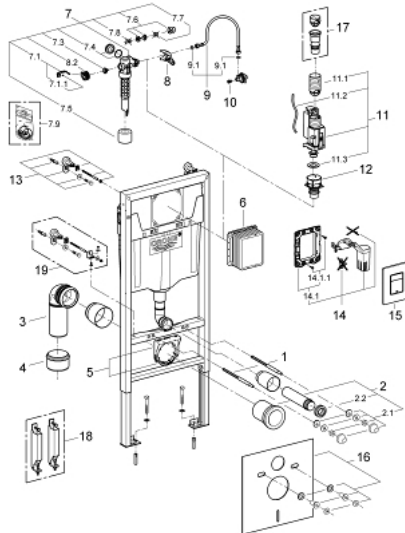

38 827 000 **RAPID SL 5-IN-1 SET FOR WC, 1.13 M INSTALLATION HEIGHT**

SPARE PARTS, junij 2012 – now

- 1: Threaded bolt (Spare part-nr. 4276400M)
 - 2: WC inlet and outlet connecting set (Spare part-nr. 37311K00)
 - 2.1: Basin fastening (Spare part-nr. 43511SH0)
 - 2.2: Connector (Spare part-nr. 37119000)
 - 3: PP-outlet bend \varnothing 90 mm (Spare part-nr. 42327000)
 - 4: Reducer (Spare part-nr. 42242000)
 - 5: Support for outlet bend (Spare part-nr. 42243000)
 - 6: Inspection shaft (Spare part-nr. 66791000)
 - 7: Filling valve (Spare part-nr. 37095000)
 - 7.1: Lever (Spare part-nr. 43734000)
 - 7.1.1: Seal (Spare part-nr. 4377000M)
 - 7.2: Valve head (Spare part-nr. 43536000)
 - 7.3: Membrane (Spare part-nr. 4375800M)
 - 7.4: Screw cap (Spare part-nr. 43735000)
 - 7.5: Valve float, 5 pcs. (Spare part-nr. 4379100M)
 - 7.6: Set of seals (Spare part-nr. 43722000)*
 - 8: Support device (Spare part-nr. 42246000)
 - 9: Connecting hose (Spare part-nr. 42233000)
 - 9.1: Sealing washer (Spare part-nr. 0319100M)
 - 10: Headpart (Spare part-nr. 42385000)
 - 11: Dual Flush discharge valve AV1 (Spare part-nr. 42320000)
 - 11.1: Extension for overflow pipe (Spare part-nr. 42313000)
 - 11.2: Pneumatic hose (Spare part-nr. 42319000)
 - 11.3: Seal (Spare part-nr. 42310000)
 - 12: Valve seat for GD2 (Spare part-nr. 42315000)
 - 13: Wall brackets (Spare part-nr. 3855800M)
 - 14: Retrofit set (Spare part-nr. 38796000)
 - 14.1: Mounting frame (Spare part-nr. 42358000)
 - 14.1.1: Screw (Spare part-nr. 6636200M)
 - 15: Top plate with push button (Spare part-nr. 42371000)
 - 16: Set for noise protection (Spare part-nr. 37131000)
 - 17: 4.5 l adapter for GD2 (Spare part-nr. 42333000)*
 - 18: Accessory (Spare part-nr. 38779000)*
 - 19: Xtra wall brackets, flexible placing (Spare part-nr. 38733000)*
- * Optional accessories