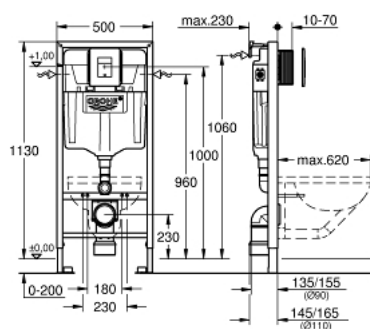

38 827 000 **RAPID SL 5-IN-1 SET FOR WC, 1.13 M INSTALLATION HEIGHT**

PRODUCT DESCRIPTION

- Colour: chrome
- with flushing cistern GD 2, 6 - 9 l
- consisting of:
 - Rapid SL element for WC (38 528 001)
 - Skate Cosmopolitan flush plate, chrome (38 732 000)
 - GROHE Fresh retro-fit set (38 796 000)
 - wall brackets (38 558 00M)
 - including WC set for noise protection (37 131 000)