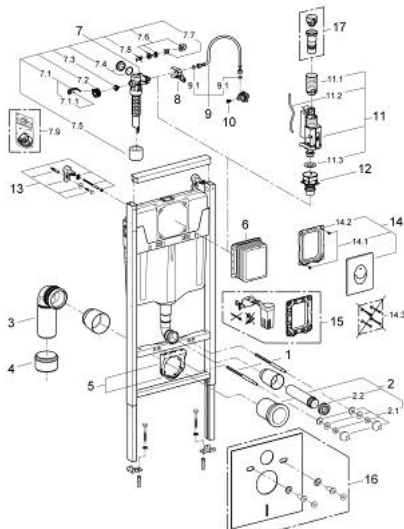

### PRODUCT DESCRIPTION

- Colour: alpine white
- with flushing cistern GD 2, 6 - 9 l
- consisting of:
  - Rapid SL element for WC (38 848 000)
  - Skate Air flush plate, alpine white, vertical installation (38 505 SH0)
  - wall brackets (38 558 00M)

## 38 839 000 RAPID SL PROJECT 3-IN-1 SET FOR WC, 1.13 M INSTALLATION HEIGHT

### SPARE PARTS, marec 2013 – now

- 1: Threaded bolt (Spare part-nr. 4276400M)
- 2: WC inlet and outlet connecting set (Spare part-nr. 37311K00)
- 2.1: Basin fastening (Spare part-nr. 43511SH0)
- 2.2: Connector (Spare part-nr. 37119000)
- 3: PP-outlet bend Ø 90 mm (Spare part-nr. 42327000)
- 4: Reducer (Spare part-nr. 42242000)
- 5: Support for outlet bend (Spare part-nr. 42243000)
- 6: Inspection shaft (Spare part-nr. 66791000)
- 7: Filling valve (Spare part-nr. 37095000)
- 7.1: Lever (Spare part-nr. 43734000)
- 7.1.1: Seal (Spare part-nr. 4377000M)
- 7.2: Valve head (Spare part-nr. 43536000)
- 7.3: Membrane (Spare part-nr. 4375800M)
- 7.4: Screw cap (Spare part-nr. 43735000)
- 7.5: Valve float, 5 pcs. (Spare part-nr. 4379100M)
- 7.6: Set of seals (Spare part-nr. 43722000)\*
- 8: Support device (Spare part-nr. 42246000)
- 9: Connecting hose (Spare part-nr. 42233000)
- 9.1: Sealing washer (Spare part-nr. 0319100M)
- 10: Headpart (Spare part-nr. 42385000)
- 11: Dual Flush discharge valve AV1 (Spare part-nr. 42320000)
- 11.1: Extension for overflow pipe (Spare part-nr. 42313000)
- 11.2: Pneumatic hose (Spare part-nr. 42319000)
- 11.3: Seal (Spare part-nr. 42310000)
- 12: Valve seat for GD2 (Spare part-nr. 42315000)
- 13: Wall brackets (Spare part-nr. 3855800M)
- 14: Flush plate (Spare part-nr. 38505SH0)
- 14.1: Screw (Spare part-nr. 6636200M)
- 14.2: Mounting frame (Spare part-nr. 43207000)
- 14.3: Fixing set (Spare part-nr. 4308500M)\*
- 14.4: Fixing set (Spare part-nr. 4215800M)\*
- 15: Retrofit set (Spare part-nr. 38796000)\*
- 16: Set for noise protection (Spare part-nr. 37131000)\*
- 17: 4.5 l adapter for GD2 (Spare part-nr. 42333000)\*