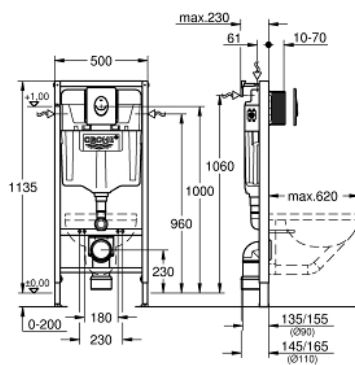

## 38 839 000 RAPID SL PROJECT 3-IN-1 SET FOR WC, 1.13 M INSTALLATION HEIGHT

### PRODUCT DESCRIPTION

- Colour: alpine white
- with flushing cistern GD 2, 6 - 9 l
- consisting of:
  - Rapid SL element for WC (38 848 000)
  - Skate Air flush plate, alpine white, vertical installation (38 505 SH0)
  - wall brackets (38 558 00M)