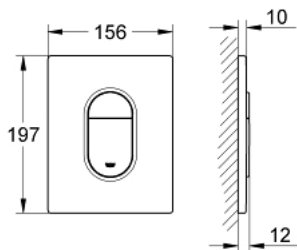

38 844 000 ARENA COSMOPOLITAN FLUSH PLATE

PRODUCT DESCRIPTION

- Colour: chrome
- for dual flush or start & stop actuation
- for pneumatic discharge valve AV1
- vertical installation
- 156 x 197 mm
- material: ABS
- GROHE LongLife finish
- for combination with Rapid SL and Uniset with GD 2 cistern
- for use with Rapid SLX please order shaft 66 791 000 (sold separately)

38 844 000 ARENA COSMOPOLITAN FLUSH PLATE

SPARE PARTS, september 2009 – now

1: Top plate with push button (Spare part-nr. 42378000)

2: Screw (Spare part-nr. 6636200M)

3: Mounting frame (Spare part-nr. 43207000)