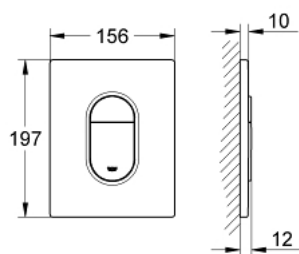

## 38 844 P00 ARENA COSMOPOLITAN FLUSH PLATE

### PRODUCT DESCRIPTION

- Colour: matt chrome
- for dual flush or start & stop actuation
- for pneumatic discharge valve AV1
- vertical installation
- 156 x 197 mm
- material: ABS
- GROHE LongLife finish
- for combination with Rapid SL and Uniset with GD 2 cistern
- for use with Rapid SLX please order shaft 66 791 000 (sold separately)

### SPARE PARTS, september 2009 – now

1: Top plate with push button (Spare part-nr. 42378P00)

2: Screw (Spare part-nr. 6636200M)

3: Mounting frame (Spare part-nr. 43207000)

4: Fixing set (Spare part-nr. 4308500M)\*