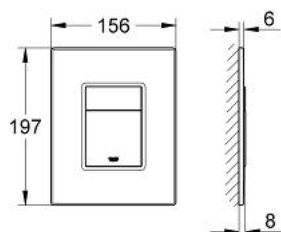

38 849 HP0 SKATE COSMOPOLITAN FLUSH PLATE

PRODUCT DESCRIPTION

- Colour: american walnut/chrome
- with wood surface
- frame and actuation buttons made of plastic, chrome/mat chrome plated
- for dual flush or start & stop actuation
- for pneumatic discharge valve AV1
- vertical and horizontal installation
- 156 x 197 mm
- fixing frame with mounting-set
- not suitable for flushing cistern 6 l
- GROHE LongLife finish
- GROHE EcoJoy - Less water, perfect flow

38 849 HP0 **SKATE COSMOPOLITAN FLUSH PLATE**

SPARE PARTS, oktober 2009 – now

1: Top plate with push button (Spare part-nr. 42370HP0)