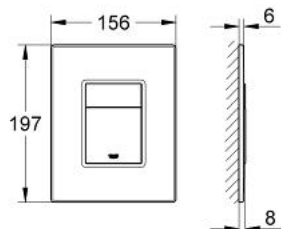

38 849 HR0 SKATE COSMOPOLITAN FLUSH PLATE

PRODUCT DESCRIPTION

- Colour: macassar/chrome
- with wood surface
- frame and actuation buttons made of plastic, chrome/mat chrome plated
- for dual flush or start & stop actuation
- for pneumatic discharge valve AV1
- vertical and horizontal installation
- 156 x 197 mm
- fixing frame with mounting-set
- not suitable for flushing cistern 6 l
- GROHE EcoJoy - Less water, perfect flow

38 849 HR0 **SKATE COSMOPOLITAN FLUSH PLATE**

SPARE PARTS, oktober 2009 – now

1: Top plate with push button (Spare part-nr. 42370HR0)