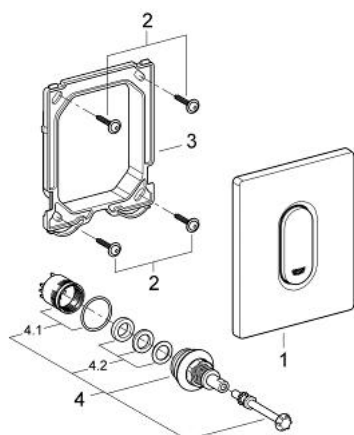

### PRODUCT DESCRIPTION

- Colour: chrome
- manual activation for urinal
- set for final installation
- for Rapido U or Rapido UMB
- 116 x 144 mm
- mechanical functional cartridge
- flow pressure min 0.5 bar
- operating pressure max 6 bar
- 1.0 - 6.0 l adjustable
- low noise (group II according to German noise specification)
- GROHE LongLife finish

### SPARE PARTS, marec 2012 – now

- 1: Top plate with push button (Spare part-nr. 42380000)
- 2: Screw (Spare part-nr. 6636200M)
- 3: Mounting frame (Spare part-nr. 66845000)
- 4: Cartridge (Spare part-nr. 42354000)
- 4.1: Seal kit (Spare part-nr. 4271500M)
- 4.2: Rings (Spare part-nr. 4282000M)