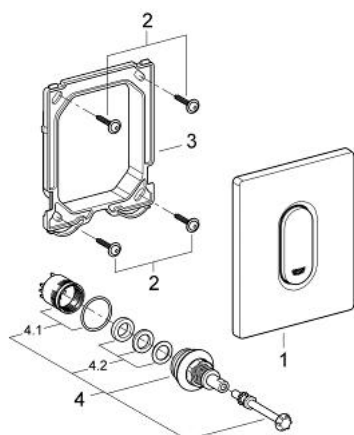

38 857 P00 ARENA COSMOPOLITAN ACTUATION PLATE

PRODUCT DESCRIPTION

- Colour: matt chrome
- manual activation for urinal
- set for final installation
- for Rapido U or Rapido UMB
- 116 x 144 mm
- mechanical functional cartridge
- flow pressure min 0.5 bar
- operating pressure max 6 bar
- 1.0 - 6.0 l adjustable
- low noise (group II according to German noise specification)
- GROHE LongLife finish

38 857 P00 ARENA COSMOPOLITAN ACTUATION PLATE

SPARE PARTS, marec 2012 – now

- 1: Top plate with push button (Spare part-nr. 42380P00)
- 2: Screw (Spare part-nr. 6636200M)
- 3: Mounting frame (Spare part-nr. 66845000)
- 4: Cartridge (Spare part-nr. 42354000)
- 4.1: Seal kit (Spare part-nr. 4271500M)
- 4.2: Rings (Spare part-nr. 4282000M)