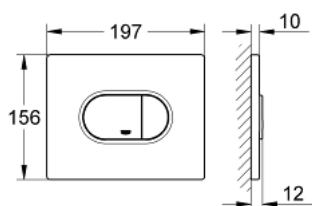

38 858 000 ARENA COSMOPOLITAN FLUSH PLATE

PRODUCT DESCRIPTION

- Colour: chrome
- for dual flush or start & stop actuation
- for pneumatic discharge valve AV1
- horizontal installation
- 156 x 197 mm
- material: ABS
- GROHE LongLife finish
- for combination with Rapid SL and Uniset with GD 2 cistern
- for use with Rapid SLX please order shaft 66 791 000 (sold separately)

38 858 000 ARENA COSMOPOLITAN FLUSH PLATE

SPARE PARTS, september 2009 – now

1: Top plate with push button (Spare part-nr. 42379000)

2: Screw (Spare part-nr. 6636200M)

3: Mounting frame (Spare part-nr. 43207000)