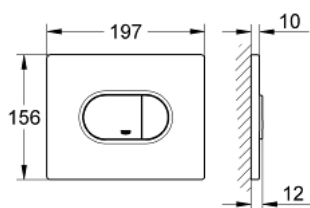

38 858 SH0 ARENA COSMOPOLITAN FLUSH PLATE

PRODUCT DESCRIPTION

- Colour: alpine white
- for dual flush or start & stop actuation
- for pneumatic discharge valve AV1
- horizontal installation
- 156 x 197 mm
- material: ABS
- for combination with Rapid SL and Uniset with GD 2 cistern
- for use with Rapid SLX please order shaft 66 791 000 (sold separately)

38 858 SH0 ARENA COSMOPOLITAN FLUSH PLATE

SPARE PARTS, september 2009 – now

1: Top plate with push button (Spare part-nr. 42379SH0)

2: Screw (Spare part-nr. 6636200M)

3: Mounting frame (Spare part-nr. 43207000)