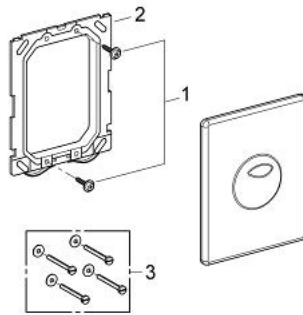

38 862 000 SKATE FLUSH PLATE

SPARE PARTS, januar 2006 – now

1: Screw (Spare part-nr. 6636200M)

2: Mounting frame (Spare part-nr. 43207000)

3: Fixing set (Spare part-nr. 4308500M)*

* Optional accessories