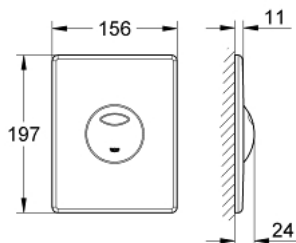

### PRODUCT DESCRIPTION

- Colour: chrome
- for dual flush or start & stop actuation
- for pneumatic discharge valve AV1
- vertical and horizontal installation
- 156 x 197 mm
- material: ABS
- GROHE LongLife finish
- GROHE EcoJoy - Less water, perfect flow
- for combination with Rapid SL and Uniset with GD 2 cistern
- for use with Rapid SLX please order shaft 66 791 000 (sold separately)