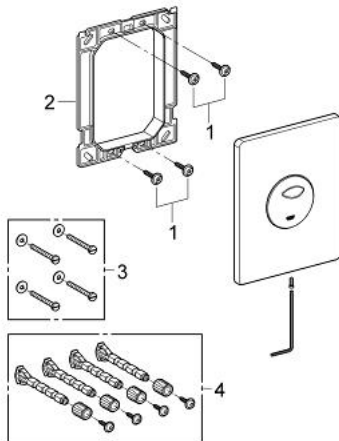

38 862 SD0 SKATE FLUSH PLATE

PRODUCT DESCRIPTION

- Colour: stainless steel
- for dual flush or start & stop actuation
- for pneumatic discharge valve AV1
- vertical installation
- 156 x 197 mm
- material: stainless steel
- GROHE EcoJoy - Less water, perfect flow
- for combination with Rapid SL and Uniset with GD 2 cistern
- for use with Rapid SLX please order shaft 66 791 000 (sold separately)

38 862 SD0 SKATE FLUSH PLATE

SPARE PARTS, april 2013 – now

- 1: Screw (Spare part-nr. 6636200M)
- 2: Mounting frame (Spare part-nr. 42269000)
- 3: Fixing set (Spare part-nr. 4308500M)*
- 4: Fixing set (Spare part-nr. 4215800M)*