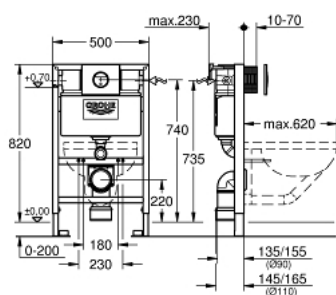

38 868 000 RAPID SL 3-IN-1 SET FOR WC, 0.82 M INSTALLATION HEIGHT

PRODUCT DESCRIPTION

- Colour: chrome
- with flushing cistern 6 - 9 l
- consisting of:
 - Rapid SL element for WC (38 526 000)
 - Nova Cosmopolitan flush plate, chrome (38 765 000)
 - wall brackets (38 558 00M)