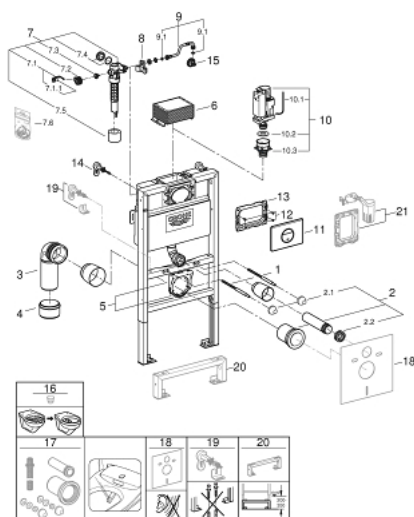

38 868 000 RAPID SL 3-IN-1 SET FOR WC, 0.82 M INSTALLATION HEIGHT

SPARE PARTS, oktober 2021 – now

- 1: Threaded bolt (Spare part-nr. 4276400M)
- 2: WC inlet and outlet connecting set (Spare part-nr. 37311K00)
- 2.1: Basin fastening (Spare part-nr. 43511SH0)
- 2.2: Connector (Spare part-nr. 37119000)
- 3: PP-outlet bend Ø 90 mm (Spare part-nr. 42327000)
- 4: Reducer (Spare part-nr. 42242000)
- 5: Support for outlet bend (Spare part-nr. 42243000)
- 6: Inspection shaft for flushing cistern (Spare part-nr. 42326000)
- 7: Filling valve (Spare part-nr. 37095000)
- 7.1: Lever (Spare part-nr. 43734000)
- 7.1.1: Seal (Spare part-nr. 4377000M)
- 7.2: Valve head (Spare part-nr. 43536000)
- 7.3: Membrane (Spare part-nr. 4375800M)
- 7.4: Screw cap (Spare part-nr. 43735000)
- 7.5: Valve float, 5 pcs. (Spare part-nr. 4379100M)
- 7.6: Set of seals (Spare part-nr. 43722000)*
- 8: Support device (Spare part-nr. 42195000)
- 9: Overflow Sleeve (Spare part-nr. 43325000)
- 9.1: Sealing washer (Spare part-nr. 0319100M)
- 10: Discharge valve AV1 complete (Spare part-nr. 42314000)
- 10.1: Pneumatic hose (Spare part-nr. 42319000)
- 10.2: Seal (Spare part-nr. 42310000)
- 10.3: Valve seat for GD2 (Spare part-nr. 42315000)
- 11: Top plate with push button (Spare part-nr. 42375000)
- 12: Screw (Spare part-nr. 6636200M)
- 13: Mounting frame (Spare part-nr. 43207000)
- 14: Wall brackets (Spare part-nr. 3855800M)
- 15: Water connection (Spare part-nr. 48561000)
- 16: Flow restrictor (Spare part-nr. 42300000)*
- 17: Retrofit kit for shower toilets Sensia Arena and Sensia Pro (Spare part-nr. 40899000)*
- 18: Set for noise protection (Spare part-nr. 37131000)*
- 19: Xtra wall brackets, flexible placing (Spare part-nr. 38733000)*
- 20: Extension (Spare part-nr. 38629000)*
- 21: Retrofit set (Spare part-nr. 38796000)*