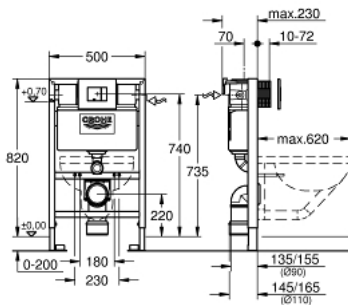

38 885 000 **RAPID SL 4-IN-1 SET FOR WC, 0.82 M INSTALLATION HEIGHT**

PRODUCT DESCRIPTION

- Colour: chrome
- with flushing cistern 6 - 9 l
- consisting of:
 - Rapid SL element for WC (38 526 000)
 - Skate Cosmopolitan flush plate, chrome (38 732 000)
 - GROHE Fresh retro-fit set (38 796 000)
 - wall brackets (38 558 00M)