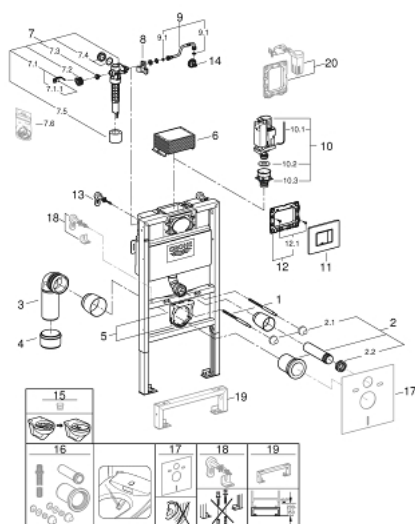

38 885 000 **RAPID SL 4-IN-1 SET FOR WC, 0.82 M INSTALLATION HEIGHT**

SPARE PARTS, oktober 2021 – now

- 1: Threaded bolt (Spare part-nr. 4276400M)
- 2: WC inlet and outlet connecting set (Spare part-nr. 37311K00)
- 2.1: Basin fastening (Spare part-nr. 43511SH0)
- 2.2: Connector (Spare part-nr. 37119000)
- 3: PP-outlet bend Ø 90 mm (Spare part-nr. 42327000)
- 4: Reducer (Spare part-nr. 42242000)
- 5: Support for outlet bend (Spare part-nr. 42243000)
- 6: Inspection shaft for flushing cistern (Spare part-nr. 42326000)
- 7: Filling valve (Spare part-nr. 37095000)
- 7.1: Lever (Spare part-nr. 43734000)
- 7.1.1: Seal (Spare part-nr. 4377000M)
- 7.2: Valve head (Spare part-nr. 43536000)
- 7.3: Membrane (Spare part-nr. 4375800M)
- 7.4: Screw cap (Spare part-nr. 43735000)
- 7.5: Valve float, 5 pcs. (Spare part-nr. 4379100M)
- 7.6: Set of seals (Spare part-nr. 43722000)*
- 8: Support device (Spare part-nr. 42195000)
- 9: Overflow Sleeve (Spare part-nr. 43325000)
- 9.1: Sealing washer (Spare part-nr. 0319100M)
- 10: Discharge valve AV1 complete (Spare part-nr. 42314000)
- 10.1: Pneumatic hose (Spare part-nr. 42319000)
- 10.2: Seal (Spare part-nr. 42310000)
- 10.3: Valve seat for GD2 (Spare part-nr. 42315000)
- 11: Top plate with push button (Spare part-nr. 42374SD0)
- 12: Mounting frame (Spare part-nr. 42358000)
- 12.1: Screw (Spare part-nr. 6636200M)
- 13: Wall brackets (Spare part-nr. 3855800M)
- 14: Water connection (Spare part-nr. 48561000)
- 15: Flow restrictor (Spare part-nr. 42300000)*
- 16: Retrofit kit for shower toilets Sensia Arena and Sensia Pro (Spare part-nr. 40899000)*
- 17: Set for noise protection (Spare part-nr. 37131000)*
- 18: Xtra wall brackets, flexible placing (Spare part-nr. 38733000)*
- 19: Extension (Spare part-nr. 38629000)*
- 20: Retrofit set (Spare part-nr. 38796000)*