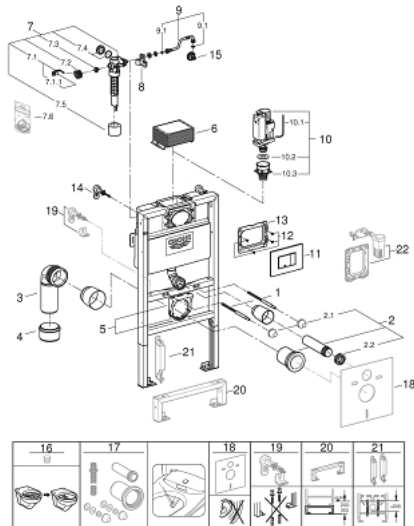

38 888 000 RAPID SL 4-IN-1 SET FOR WC, 1.00 M INSTALLATION HEIGHT

SPARE PARTS, september 2021 – now

- 1: Threaded bolt (Spare part-nr. 4276400M)
- 2: WC inlet and outlet connecting set (Spare part-nr. 37311K00)
- 2.1: Basin fastening (Spare part-nr. 43511SH0)
- 2.2: Connector (Spare part-nr. 37119000)
- 3: PP-outlet bend Ø 90 mm (Spare part-nr. 42327000)
- 4: Reducer (Spare part-nr. 42242000)
- 5: Support for outlet bend (Spare part-nr. 42243000)
- 6: Inspection shaft for flushing cistern (Spare part-nr. 42326000)
- 7: Filling valve (Spare part-nr. 37095000)
- 7.1: Lever (Spare part-nr. 43734000)
- 7.1.1: Seal (Spare part-nr. 4377000M)
- 7.2: Valve head (Spare part-nr. 43536000)
- 7.3: Membrane (Spare part-nr. 4375800M)
- 7.4: Screw cap (Spare part-nr. 43735000)
- 7.5: Valve float, 5 pcs. (Spare part-nr. 4379100M)
- 7.6: Set of seals (Spare part-nr. 43722000)*
- 8: Support device (Spare part-nr. 42195000)
- 9: Overflow Sleeve (Spare part-nr. 43325000)
- 9.1: Sealing washer (Spare part-nr. 0319100M)
- 10: Discharge valve AV1 complete (Spare part-nr. 42314000)
- 10.1: Pneumatic hose (Spare part-nr. 42319000)
- 10.2: Seal (Spare part-nr. 42310000)
- 10.3: Valve seat for GD2 (Spare part-nr. 42315000)
- 11: Top plate with push button (Spare part-nr. 42371000)
- 12: Screw (Spare part-nr. 6636200M)
- 13: Mounting frame (Spare part-nr. 43207000)
- 14: Wall brackets (Spare part-nr. 3855800M)
- 15: Water connection (Spare part-nr. 48561000)
- 16: Flow restrictor (Spare part-nr. 42300000)*
- 17: Retrofit kit for shower toilets Sensia Arena and Sensia Pro (Spare part-nr. 40899000)*
- 18: Set for noise protection (Spare part-nr. 37131000)*
- 19: Xtra wall brackets, flexible placing (Spare part-nr. 38733000)*
- 20: Extension (Spare part-nr. 38629000)*
- 21: Accessory (Spare part-nr. 38779000)*
- 22: Retrofit set (Spare part-nr. 38796000)*

* Optional accessories