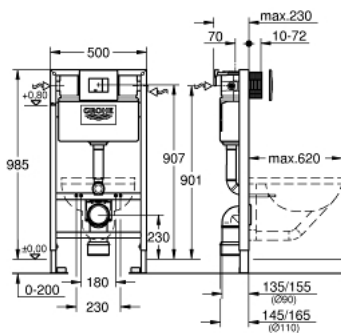

38 888 000 RAPID SL 4-IN-1 SET FOR WC, 1.00 M INSTALLATION HEIGHT

PRODUCT DESCRIPTION

- Colour: chrome
- with flushing cistern 6 - 9 l
- consisting of:
 - Rapid SL element for WC (38 525 001)
 - Skate Cosmopolitan flush plate, chrome (38 732 000)
 - GROHE Fresh retro-fit set (38 796 000)
 - wall brackets (38 558 00M)