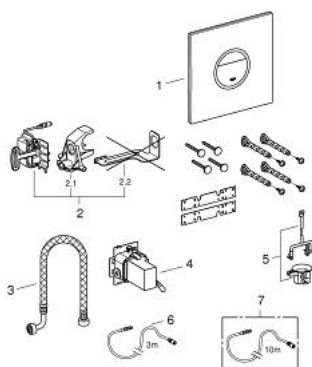

38 915 KS0 VERIS LIGHT FLUSH PLATE

PRODUCT DESCRIPTION

- Colour: velvet black
- for dual flush or start & stop actuation
- for SoftTouch flushing activation
- external highlighted outline
- with LEDs in blue, red, yellow, green
- light colour individually adjustable
- on/off timer for individual regulation of illuminating period
- 3 m connecting cable
- transformer for external installation
- servo motor
- 110 V to 240 V 50/60 Hz broad range power supply
- 9 VA
- CE approved
- with function check lamps
- for GD 2 cisterns with pneumatic discharge valve AV1
- 200 x 200 mm
- made of security glass
- not suitable for GROHE Fresh

38 915 KS0 VERIS LIGHT FLUSH PLATE

SPARE PARTS, august 2010 – now

- 1: Top plate with electronic (Spare part-nr. 42427KS0)
 - 2: Servo motor (Spare part-nr. 43281000)
 - 2.1: Support device (Spare part-nr. 42246000)
 - 2.2: Motor support device (Spare part-nr. 43617000)
 - 3: Hose (Spare part-nr. 43307000)
 - 4: Plug power supply 110-240 V (Spare part-nr. 36078000)
 - 5: Pop-up rod for servo motor (Spare part-nr. 43306000)
 - 6: Extension cable (Spare part-nr. 36221000)
 - 7: Extension cable (Spare part-nr. 36222000)*
- * Optional accessories