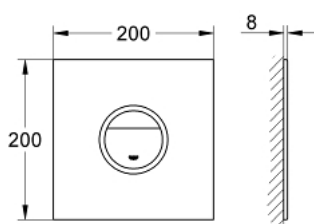

38 915 KS0 VERIS LIGHT FLUSH PLATE

PRODUCT DESCRIPTION

- Colour: velvet black
- for dual flush or start & stop actuation
- for SoftTouch flushing activation
- external highlighted outline
- with LEDs in blue, red, yellow, green
- light colour individually adjustable
- on/off timer for individual regulation of illuminating period
- 3 m connecting cable
- transformer for external installation
- servo motor
- 110 V to 240 V 50/60 Hz broad range power supply
- 9 VA
- CE approved
- with function check lamps
- for GD 2 cisterns with pneumatic discharge valve AV1
- 200 x 200 mm
- made of security glass
- not suitable for GROHE Fresh

38 915 KS0 VERIS LIGHT FLUSH PLATE

SPARE PARTS, august 2010 – now

- 1: Top plate with electronic (Spare part-nr. 42427KS0)
 - 2: Servo motor (Spare part-nr. 43281000)
 - 2.1: Support device (Spare part-nr. 42246000)
 - 2.2: Motor support device (Spare part-nr. 43617000)
 - 3: Hose (Spare part-nr. 43307000)
 - 4: Plug power supply 110-240 V (Spare part-nr. 36078000)
 - 5: Pop-up rod for servo motor (Spare part-nr. 43306000)
 - 6: Extension cable (Spare part-nr. 36221000)
 - 7: Extension cable (Spare part-nr. 36222000)*
- * Optional accessories