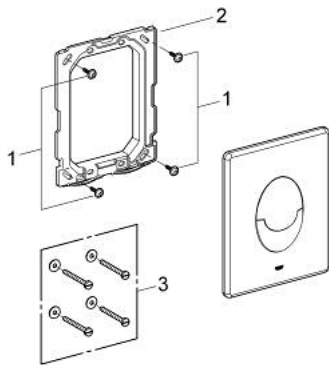

38 964 KF0 **START FLUSH PLATE**

SPARE PARTS, maj 2011 – now

1: Screw (Spare part-nr. 6636200M)

2: Mounting frame (Spare part-nr. 43207000)

3: Fixing set (Spare part-nr. 4308500M)*

* Optional accessories