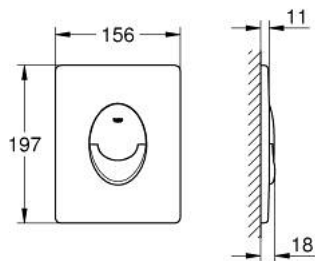

## 38 964 KF0 **START FLUSH PLATE**

### PRODUCT DESCRIPTION

- Colour: phantom black
- for dual flush or start & stop actuation
- for pneumatic discharge valve
- vertical installation
- 156 x 197 mm
- material: ABS