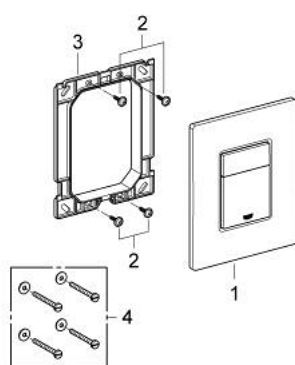

38 966 000 **EVEN FLUSH PLATE**

PRODUCT DESCRIPTION

- Colour: chrome
- for dual flush or start & stop actuation
- for pneumatic discharge valve AV1
- vertical and horizontal installation
- 156 x 197 mm
- material: ABS
- GROHE LongLife finish

38 966 000 **EVEN FLUSH PLATE**

SPARE PARTS, maj 2011 – now

1: Top plate with push button (Spare part-nr. 42371000)

2: Screw (Spare part-nr. 6636200M)

3: Mounting frame (Spare part-nr. 43207000)

4: Fixing set (Spare part-nr. 4308500M)*