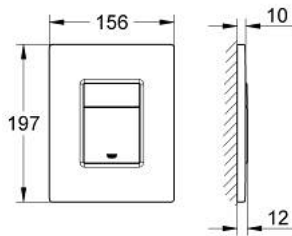

38 966 000 **EVEN FLUSH PLATE**

PRODUCT DESCRIPTION

- Colour: chrome
- for dual flush or start & stop actuation
- for pneumatic discharge valve AV1
- vertical and horizontal installation
- 156 x 197 mm
- material: ABS
- GROHE LongLife finish

38 966 000 **EVEN FLUSH PLATE**

SPARE PARTS, maj 2011 – now

1: Top plate with push button (Spare part-nr. 42371000)

2: Screw (Spare part-nr. 6636200M)

3: Mounting frame (Spare part-nr. 43207000)

4: Fixing set (Spare part-nr. 4308500M)*