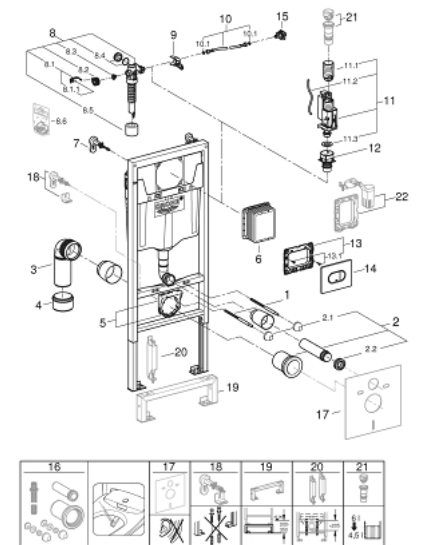

38 981 000 SOLIDO 3-IN-1 SET FOR WC, 1.13 M INSTALLATION HEIGHT

SPARE PARTS, november 2021 – now

- 1: Threaded bolt (Spare part-nr. 4276400M)
- 2: WC inlet and outlet connecting set (Spare part-nr. 37311K00)
- 2.1: Basin fastening (Spare part-nr. 43511SH0)
- 2.2: Connector (Spare part-nr. 37119000)
- 3: PP-outlet bend Ø 90 mm (Spare part-nr. 42327000)
- 4: Reducer (Spare part-nr. 42242000)
- 5: Support for outlet bend (Spare part-nr. 42243000)
- 5.1: Hoop (Spare part-nr. 42949000)
- 6: Inspection shaft (Spare part-nr. 66791000)
- 7: Wall brackets (Spare part-nr. 3855800M)
- 8: Filling valve (Spare part-nr. 37095000)
- 8.1: Lever (Spare part-nr. 43734000)
- 8.1.1: Seal (Spare part-nr. 4377000M)
- 8.2: Valve head (Spare part-nr. 43536000)
- 8.3: Membrane (Spare part-nr. 4375800M)
- 8.4: Screw cap (Spare part-nr. 43735000)
- 8.5: Valve float, 5 pcs. (Spare part-nr. 4379100M)
- 8.6: Set of seals (Spare part-nr. 43722000)*
- 9: Support device (Spare part-nr. 42246000)
- 10: Connecting hose (Spare part-nr. 42233000)
- 10.1: Sealing washer (Spare part-nr. 0319100M)
- 11: Dual Flush discharge valve AV1 (Spare part-nr. 42320000)
- 11.1: Extension for overflow pipe (Spare part-nr. 42313000)
- 11.2: Pneumatic hose (Spare part-nr. 42319000)
- 11.3: Seal (Spare part-nr. 42310000)
- 12: Valve seat for GD2 (Spare part-nr. 42315000)
- 13: Mounting frame (Spare part-nr. 42358000)
- 13.1: Screw (Spare part-nr. 6636200M)
- 14: Top plate with push button (Spare part-nr. 42379000)
- 15: Water connection (Spare part-nr. 48561000)
- 16: Retrofit kit for shower toilets Sensia Arena and Sensia Pro (Spare part-nr. 40899000)*
- 17: Set for noise protection (Spare part-nr. 37131000)*
- 18: Xtra wall brackets, flexible placing (Spare part-nr. 38733000)*
- 19: Extension (Spare part-nr. 38629000)*
- 20: Accessory (Spare part-nr. 38779000)*
- 21: 4.5 l adapter for GD2 (Spare part-nr. 42333000)*
- 22: Retrofit set (Spare part-nr. 38796000)*

* Optional accessories