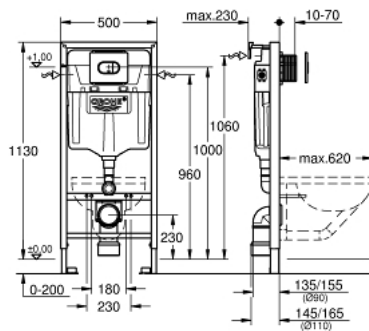

## 38 981 000 SOLIDO 3-IN-1 SET FOR WC, 1.13 M INSTALLATION HEIGHT

### PRODUCT DESCRIPTION

- Colour: chrome
- with flushing cistern GD 2, 6 - 9 l
- consisting of:
  - Rapid SL element for WC (38 528 001)
  - Arena Cosmopolitan flush plate, chrome, horizontal installation (38 858 000)
- 2 wall brackets with fixing material