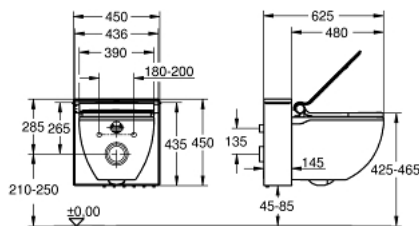

## 39 111 LP0 GROHE SENSIA IGS SHOWER TOILET COMPLETE SYSTEM FOR CONCEALED FLUSHING CISTERNS, WALL-HUNG