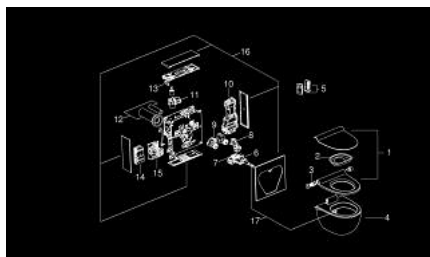

39 111 LP0 GROHE SENSIA IGS SHOWER TOILET COMPLETE SYSTEM FOR CONCEALED FLUSHING CISTERNS, WALL-HUNG

SPARE PARTS, august 2018 – now

- 1: WC seat and lid (Spare part-nr. 14913000)
- 2: Splash protection (Spare part-nr. 14914000)
- 3: Operating unit (Spare part-nr. 14916000)
- 4: WC ceramic (Spare part-nr. 14900000)
- 5: Remote control (Spare part-nr. 14915000)
- 6: Shower unit (Spare part-nr. 14904000)
- 7: Interface print (Spare part-nr. 14908000)
- 8: Dryer (Spare part-nr. 14905000)
- 9: Flush device (Spare part-nr. 14910000)
- 10: Boiler (Spare part-nr. 14902000)
- 11: Odour extraction (Spare part-nr. 14909000)
- 12: Connecting pipe (Spare part-nr. 14917000)
- 13: LED-print (Spare part-nr. 14907000)
- 14: Electronic (Spare part-nr. 14906000)
- 15: Pump (Spare part-nr. 14903000)
- 16: Panel set (Spare part-nr. 14911LP0)
- 17: Spray (Spare part-nr. 14912000)