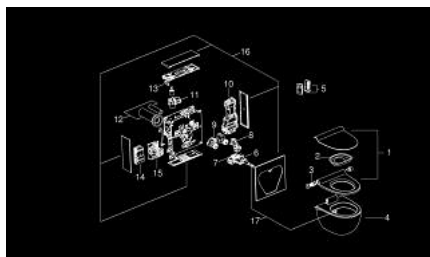

Pure Freude
an Wasser

39 111 SH0 GROHE SENSIA IGS SHOWER TOILET COMPLETE SYSTEM FOR CONCEALED FLUSHING CISTERNS, WALL-HUNG

PRODUCT DESCRIPTION (2/2)

- complying with EN 1717/13077
- CE approved
- SH0: alpine white ceramic, housing, front, seat and lid

39 111 SH0 GROHE SENSIA IGS SHOWER TOILET COMPLETE SYSTEM FOR CONCEALED FLUSHING CISTERNS, WALL-HUNG

SPARE PARTS, august 2018 – now

- 1: WC seat and lid (Spare part-nr. 14913000)
- 2: Splash protection (Spare part-nr. 14914000)
- 3: Operating unit (Spare part-nr. 14916000)
- 4: WC ceramic (Spare part-nr. 14900000)
- 5: Remote control (Spare part-nr. 14915000)
- 6: Shower unit (Spare part-nr. 14904000)
- 7: Interface print (Spare part-nr. 14908000)
- 8: Dryer (Spare part-nr. 14905000)
- 9: Flush device (Spare part-nr. 14910000)
- 10: Boiler (Spare part-nr. 14902000)
- 11: Odour extraction (Spare part-nr. 14909000)
- 12: Connecting pipe (Spare part-nr. 14917000)
- 13: LED-print (Spare part-nr. 14907000)
- 14: Electronic (Spare part-nr. 14906000)
- 15: Pump (Spare part-nr. 14903000)
- 16: Panel set (Spare part-nr. 14911SH0)
- 17: Spray (Spare part-nr. 14912000)