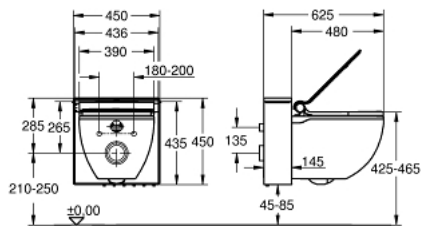

39 111 SH0 GROHE SENSIA IGS SHOWER TOILET COMPLETE SYSTEM FOR CONCEALED FLUSHING CISTERNS, WALL-HUNG

PRODUCT DESCRIPTION (1/2)

- Colour: alpine white
- GROHE Hygiene decalcification program, unique 70°C hot water cleaning for entire water system, automatic shower cleaning before and after every use
- GROHE DreamSpray technology:
- separate water way for front spray
- aerated shower spray
- oscillating spray (automatic forward and reverse motion of the spray)
- pulsating spray for massage
- adjustable spray intensity
- automatic pre- and post-rinsing of spray nozzle with fresh water
- warm water with adjustable temperature
- Additional functions:
- warm air dryer with adjustable temperature
- odor extraction with filter
- Duroplast WC seat and lid with soft close function
- push and turn seat control operation
- 4 programmable user profiles for remote controller
- power switch
- inside night lighting
- hidden water supply and power supply connections
- includes:
- touchscreen remote control with wall-mounted holder
- batteries for remote controller
- active carbon filter
- fixing and connecting material
- flush pipe
- installation guide, manual
- cable with system plug on device
- pressure 0.1 - 1.0 MPa (1 - 10 bar)
- nominal voltage 220-240 V AC 1400 W
- main frequency 50-60 Hz
- type of protection IPX4

Pure Freude
an Wasser

39 111 SH0 GROHE SENSIA IGS SHOWER TOILET COMPLETE SYSTEM FOR CONCEALED FLUSHING CISTERNS, WALL-HUNG

PRODUCT DESCRIPTION (2/2)

- complying with EN 1717/13077
- CE approved
- SH0: alpine white ceramic, housing, front, seat and lid