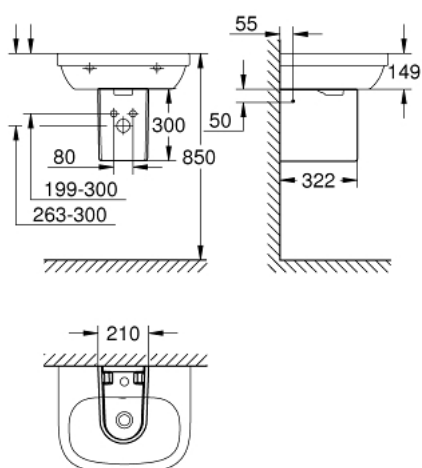

39 201 000 EURO CERAMIC SEMI PEDESTAL FOR WASH BASIN

PRODUCT DESCRIPTION

- Colour: alpine white
- invisible fixation set
- sanitary ware
- suitable for all GROHE wash basins except 39 324 000 and 39 327 000

39 201 000 EURO CERAMIC SEMI PEDESTAL FOR WASH BASIN

SPARE PARTS, junij 2015 – now

1: Mounting set (Spare part-nr. 49025000)