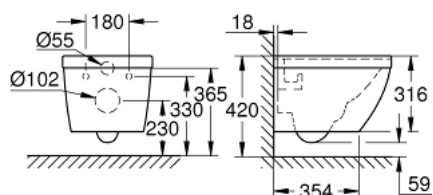

39 206 00H EURO CERAMIC WALL HUNG COMPACT WC WITH HYPERCLEAN

PRODUCT DESCRIPTION

- Colour: alpine white
- for concealed cistern
- horizontal outlet
- GROHE Triple Vortex flushing technology
- wash down
- rimless
- flush volume 5/3 l
- 49 cm width
- including fixation set
- sanitary ware
- fully skirted with invisible fixation
- GROHE HyperClean antibacterial glazing
- GROHE AquaCeramic antistick coating
- compatible with seat and cover 39 330 001 (soft close) and 39 331 001 (without soft close)

39 206 00H **EURO CERAMIC WALL HUNG COMPACT WC WITH HYPERCLEAN**

SPARE PARTS, oktober 2016 – now

1: Fixing set (Spare part-nr. 49024000)