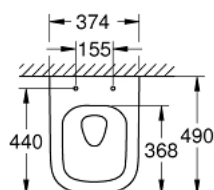

39 206 00H EURO CERAMIC WALL HUNG COMPACT WC WITH HYPERCLEAN

PRODUCT DESCRIPTION

- Colour: alpine white
- for concealed cistern
- horizontal outlet
- GROHE Triple Vortex flushing technology
- wash down
- rimless
- flush volume 5/3 l
- 49 cm width
- including fixation set
- sanitary ware
- fully skirted with invisible fixation
- GROHE HyperClean antibacterial glazing
- GROHE AquaCeramic antistick coating
- compatible with seat and cover 39 330 001 (soft close) and 39 331 001 (without soft close)

39 206 00H **EURO CERAMIC WALL HUNG COMPACT WC WITH HYPERCLEAN**

SPARE PARTS, oktober 2016 – now

1: Fixing set (Spare part-nr. 49024000)