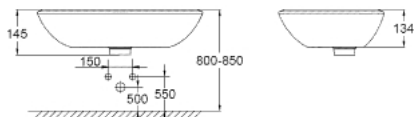

39 216 000 EUROSTYLE VESSEL BASIN 50

PRODUCT DESCRIPTION

- Colour: alpine white
- 500 x 380 mm
- height 145 mm
- sanitary ware
- alpine white
- GROHE HyperClean antibacterial glazing
- Proguard

39 216 000 EUROSTYLE VESSEL BASIN 50