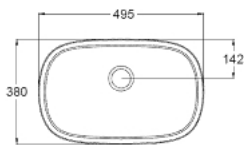

39 216 000 EUROSTYLE VESSEL BASIN 50

PRODUCT DESCRIPTION

- Colour: alpine white
- 500 x 380 mm
- height 145 mm
- sanitary ware
- alpine white
- GROHE HyperClean antibacterial glazing
- Proguard

39 216 000 EUROSTYLE VESSEL BASIN 50

SPARE PARTS, junij 2015 – now

1: Mounting set (Spare part-nr. 49512000)