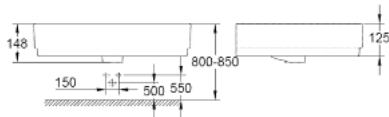

39 231 000 EUROCUBE WASH BASIN 60

PRODUCT DESCRIPTION

- Colour: alpine white
- wall hung
- with overflow
- 1 hole punched
- 605 x 480 mm
- height 148 mm
- sanitary ware
- GROHE HyperClean antibacterial glazing
- Proguard