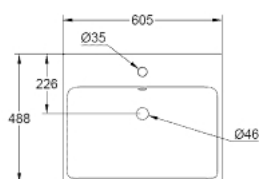

39 234 000 EUROCUBE COUNTER TOP BASIN 60

PRODUCT DESCRIPTION

- Colour: alpine white
- with overflow
- 1 hole punched
- 605 x 488 x 148 mm
- height 151 mm
- sanitary ware
- alpine white
- GROHE HyperClean antibacterial glazing
- Proguard

39 234 000 EUROCUBE COUNTER TOP BASIN 60

SPARE PARTS, junij 2015 – now

1: Mounting set (Spare part-nr. 49512000)