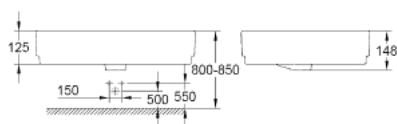

39 234 000 EUROCUBE COUNTER TOP BASIN 60

PRODUCT DESCRIPTION

- Colour: alpine white
- with overflow
- 1 hole punched
- 605 x 488 x 148 mm
- height 151 mm
- sanitary ware
- alpine white
- GROHE HyperClean antibacterial glazing
- Proguard

39 234 000 EUROCUBE COUNTER TOP BASIN 60

SPARE PARTS, junij 2015 – now

1: Mounting set (Spare part-nr. 49512000)