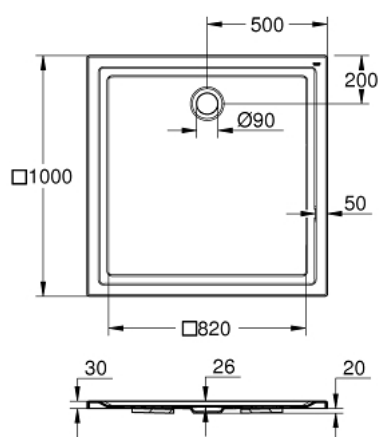

## 39 300 000 ACRYLIC SHOWER TRAY 1000 X 1000

### PRODUCT DESCRIPTION

- Colour: alpine white
- dimensions: 1000 x 1000 mm
- depth: 30 mm
- material: acrylic
- diameter of waste outlet: 90 mm
- recommended GROHE waste sets: 49 533 000 (vertical) and 49 534 000 (horizontal), sold separately
- recommended installation material:
- MEPA universal shower tray base unit BW 5 (# 150130) and wall rails for shower trays (# 190032) or MEPA mounting frame SF (# 150183)
- rim sealing (# 180040)
- recommended Poresta installation set # 17014416
- recommended Schedel installation set SD 90083