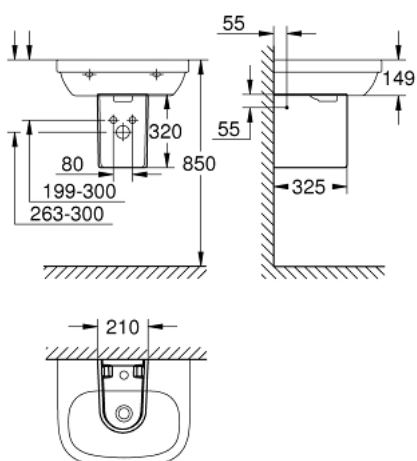

39 325 000 EURO CERAMIC SEMI PEDESTAL FOR HAND RINSE BASIN

PRODUCT DESCRIPTION

- Colour: alpine white
- invisible fixation set
- sanitary ware
- suitable for hand rinse basin 39 324 000

39 325 000 EURO CERAMIC SEMI PEDESTAL FOR HAND RINSE BASIN

SPARE PARTS, junij 2016 – now

1: Mounting set (Spare part-nr. 49025000)