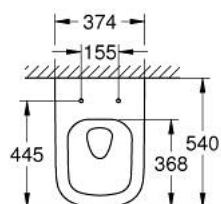

39 328 000 EURO CERAMIC WALL HUNG WC

PRODUCT DESCRIPTION

- Colour: alpine white
- for concealed cistern
- horizontal outlet
- GROHE Triple Vortex flushing technology
- wash down
- rimless
- flush volume 5/3 l
- class 1, full flush 6 l, 5 l according to EN997
- flushes with 3 l for small flush
- including fixation set
- sanitary ware
- fully skirted with invisible fixation
- compatible with seat and cover 39 330 002 (soft close) and 39 331 002 (without soft close)

39 328 000 EURO CERAMIC WALL HUNG WC

SPARE PARTS, junij 2016 – now

1: Fixing set (Spare part-nr. 49510000)