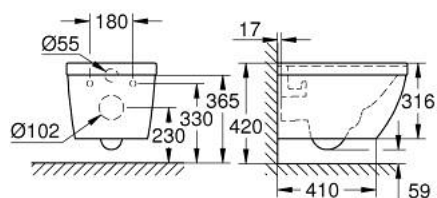

39 328 000 EURO CERAMIC WALL HUNG WC

PRODUCT DESCRIPTION

- Colour: alpine white
- for concealed cistern
- horizontal outlet
- GROHE Triple Vortex flushing technology
- wash down
- rimless
- flush volume 5/3 l
- class 1, full flush 6 l, 5 l according to EN997
- flushes with 3 l for small flush
- including fixation set
- sanitary ware
- fully skirted with invisible fixation
- compatible with seat and cover 39 330 002 (soft close) and 39 331 002 (without soft close)

39 328 000 EURO CERAMIC WALL HUNG WC

SPARE PARTS, junij 2016 – now

1: Fixing set (Spare part-nr. 49510000)