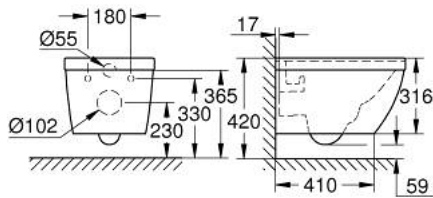

39 328 00H EURO CERAMIC WALL HUNG WC WITH HYPERCLEAN

PRODUCT DESCRIPTION

- Colour: alpine white
- for concealed cistern
- horizontal outlet
- GROHE Triple Vortex flushing technology
- wash down
- rimless
- flush volume 5/3 l
- class 1, full flush 6 l, 5 l according to EN997
- flushes with 3 l for small flush
- including fixation set
- sanitary ware
- fully skirted with invisible fixation
- GROHE HyperClean antibacterial glazing
- GROHE AquaCeramic antistick coating
- compatible with seat and cover 39 330 001 (soft close) and 39 331 001 (without soft close)

39 328 00H **EURO CERAMIC WALL HUNG WC WITH HYPERCLEAN**

SPARE PARTS, oktober 2016 – now

1: Fixing set (Spare part-nr. 49510000)