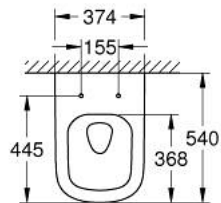

39 328 00H EURO CERAMIC WALL HUNG WC WITH HYPERCLEAN

PRODUCT DESCRIPTION

- Colour: alpine white
- for concealed cistern
- horizontal outlet
- GROHE Triple Vortex flushing technology
- wash down
- rimless
- flush volume 5/3 l
- class 1, full flush 6 l, 5 l according to EN997
- flushes with 3 l for small flush
- including fixation set
- sanitary ware
- fully skirted with invisible fixation
- GROHE HyperClean antibacterial glazing
- GROHE AquaCeramic antistick coating
- compatible with seat and cover 39 330 001 (soft close) and 39 331 001 (without soft close)

39 328 00H **EURO CERAMIC WALL HUNG WC WITH HYPERCLEAN**

SPARE PARTS, oktober 2016 – now

1: Fixing set (Spare part-nr. 49510000)