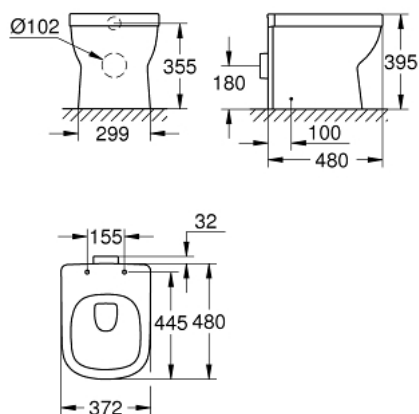

39 329 000 EURO CERAMIC FLOOR STANDING WC

PRODUCT DESCRIPTION

- Colour: alpine white
- universal trap for horizontal and vertical outlet
- wash down
- rimless
- flush volume 5/3 l
- including fixation set
- sanitary ware
- fully skirted with invisible fixation
- optional: GROHE PureGuard anti-scale coating and anti-bacterial glazing (00H)
- compatible with seat and cover 39 330 001 (soft close) and 39 331 001 (without soft close)

39 329 000 EURO CERAMIC FLOOR STANDING WC

SPARE PARTS, junij 2016 – now

1: Mounting set (Spare part-nr. 49516000)