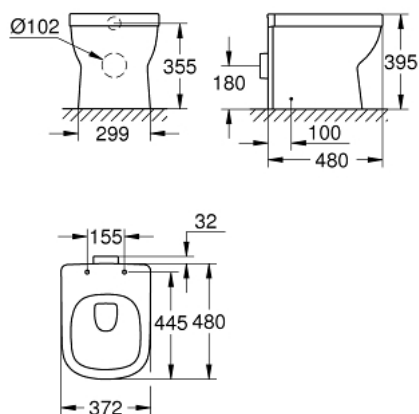

39 329 00H EURO CERAMIC FLOOR STANDING WC WITH HYPERCLEAN

PRODUCT DESCRIPTION

- Colour: alpine white
- universal trap for horizontal and vertical outlet
- wash down
- rimless
- flush volume 5/3 l
- including fixation set
- sanitary ware
- fully skirted with invisible fixation
- GROHE HyperClean antibacterial glazing
- GROHE AquaCeramic antistick coating
- compatible with seat and cover 39 330 001 (soft close) and 39 331 001 (without soft close)

39 329 00H **EURO CERAMIC FLOOR STANDING WC WITH HYPERCLEAN**

SPARE PARTS, oktober 2016 – now

1: Mounting set (Spare part-nr. 49516000)