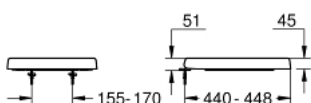

39 330 002 EURO CERAMIC WC SEAT SOFT CLOSE

PRODUCT DESCRIPTION

- Colour: alpine white
- with lid
- quick release function
- detachable
- material: Duroplast
- including fixation set
- stainless steel hinges
- easy fixation from above
- weight bearing capacity 150 kg
- compatible with Euro Ceramic bowls 39 328 000, 39 206 000, 39 538 000, 39 338 000 and 39 339 000