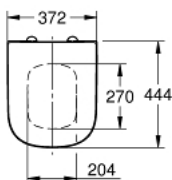

39 330 002 EURO CERAMIC WC SEAT SOFT CLOSE

PRODUCT DESCRIPTION

- Colour: alpine white
- with lid
- quick release function
- detachable
- material: Duroplast
- including fixation set
- stainless steel hinges
- easy fixation from above
- weight bearing capacity 150 kg
- compatible with Euro Ceramic bowls 39 328 000, 39 206 000, 39 538 000, 39 338 000 and 39 339 000