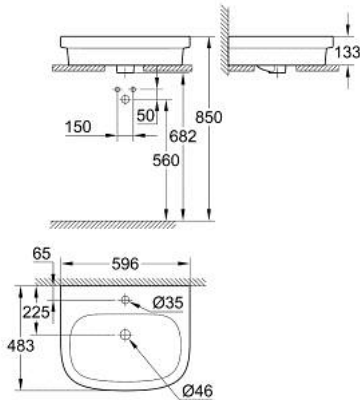

## 39 337 000 EURO CERAMIC COUNTER TOP BASIN 60

### PRODUCT DESCRIPTION

- Colour: alpine white
- 1 hole punched
- with overflow
- 596 x 483 mm
- sanitary ware

## 39 337 000 EURO CERAMIC COUNTER TOP BASIN 60

**SPARE PARTS**, junij 2016 – now

1: Mounting set (Spare part-nr. 49512000)