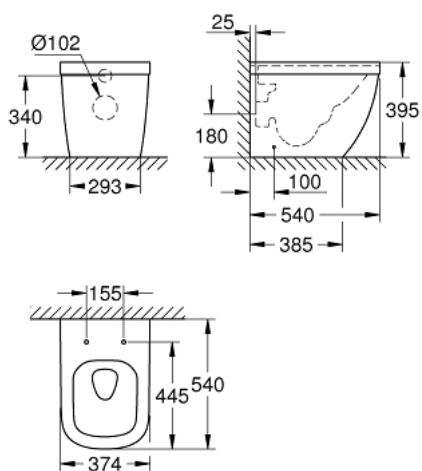

39 339 000 EURO CERAMIC FLOOR STANDING BACK TO WALL WC

PRODUCT DESCRIPTION

- Colour: alpine white
- horizontal outlet
- back to wall
- GROHE Triple Vortex flushing technology
- wash down
- rimless
- class 1, full flush 6 l, 5 l according to EN997
- flushes with 3 l for small flush
- including fixation set
- sanitary ware
- fully skirted with invisible fixation
- compatible with seat and cover 39 330 002 (soft close) and 39 331 002 (without soft close)

39 339 000 **EURO CERAMIC FLOOR STANDING BACK TO WALL WC**

SPARE PARTS, junij 2016 – now

1: Mounting set (Spare part-nr. 49516000)