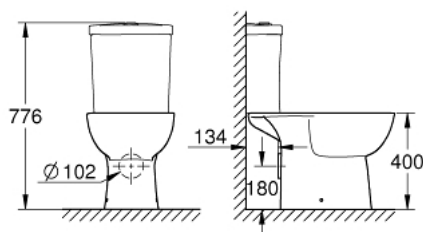

39 349 000 BAU CERAMIC FLOOR STANDING WC FOR CLOSE COUPLED COMBINATION

PRODUCT DESCRIPTION

- Colour: alpine white
- wash down
- rimless
- horizontal outlet
- class 1, full flush 6 l according to EN997
- flushes with 3 l for small flush
- including fixation set
- cistern to be ordered separately
- sanitary ware
- compatible with seat and cover 39 492 000 (standard), 39 493 000 (soft close) and 39 923 000 (slim seat soft close)

39 349 000 BAU CERAMIC FLOOR STANDING WC FOR CLOSE COUPLED COMBINATION

SPARE PARTS, marec 2017 – now

1: Mounting set (Spare part-nr. 49516000)