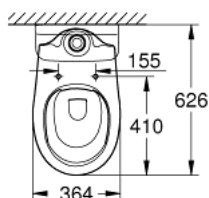

39 349 000 BAU CERAMIC FLOOR STANDING WC FOR CLOSE COUPLED COMBINATION

PRODUCT DESCRIPTION

- Colour: alpine white
- wash down
- rimless
- horizontal outlet
- class 1, full flush 6 l according to EN997
- flushes with 3 l for small flush
- including fixation set
- cistern to be ordered separately
- sanitary ware
- compatible with seat and cover 39 492 000 (standard), 39 493 000 (soft close) and 39 923 000 (slim seat soft close)

39 349 000 BAU CERAMIC FLOOR STANDING WC FOR CLOSE COUPLED COMBINATION

SPARE PARTS, marec 2017 – now

1: Mounting set (Spare part-nr. 49516000)