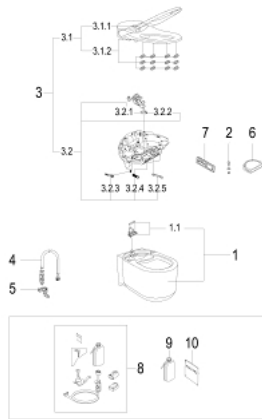

39 354 SH1 GROHE SENSIA ARENA SHOWER TOILET COMPLETE SYSTEM FOR CONCEALED FLUSHING CISTERNS, WALL-HUNG

SPARE PARTS, august 2017 – now

1. 1: WC ceramic (Spare part-nr. 14937000)
   - 1.1: Fixing member rear (Spare part-nr. 14969000)
   - 2: Anti-theft screw (Spare part-nr. 14972000)
   - 3: E-bidet unit (Spare part-nr. 14976000)
   - 3.1: Cover (Spare part-nr. 14979000)
   - 3.1.1: WC lid (Spare part-nr. 14925SH0)
   - 3.1.2: WC seat (Spare part-nr. 14924SH0)
   - 3.2: Base plate assembly (Spare part-nr. 14978000)
   - 3.2.1: Spray (Spare part-nr. 14929000)
   - 3.2.2: Spray (Spare part-nr. 14928000)
   - 3.2.3: Filter (Spare part-nr. 14927000)
   - 3.2.4: Air filter (Spare part-nr. 14933000)
   - 3.2.5: Nozzle guard (Spare part-nr. 14930000)
   - 4: Connection hose assembly (Spare part-nr. 14974000)
   - 5: Hose clip (Spare part-nr. 14971000)
   - 6: Splash protection (Spare part-nr. 14936000)
   - 7: Remote control (Spare part-nr. 14926001)
   - 7: Remote control (Spare part-nr. 14926002)
   - 8: Descaling kit (Spare part-nr. 46978001)*
   - 9: Descaler bottle (Spare part-nr. 46979000)*
   - 10: Descaler for shower toilet (Spare part-nr. 4697700M)*
2. Optional accessories