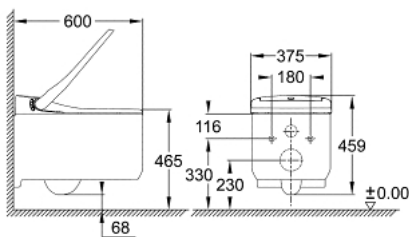

39 354 SH1 GROHE SENSA ARENA SHOWER TOILET COMPLETE SYSTEM FOR CONCEALED FLUSHING CISTERNS, WALL-HUNG

PRODUCT DESCRIPTION (1/2)

- Colour: alpine white
- GROHE Hygiene Clean: with antibacterial glazing HyperClean (SIAA Kokin Japanese standard compliant) and non-stick coating AquaCeramic
- GROHE power flush: rimless wash down jet WC with GROHE Triple Vortex flushing technology
- GROHE Skin Clean:
  - 2 dedicated adjustable spray arms (1 for anal area, 1 for front spray)
  - separate water way for front spray
  - oscillating spray (automatic forward and reverse motion of the spray)
  - pulsating spray for massage
  - adjustable spray intensity
  - automatic pre- and post-rinsing of spray nozzle with fresh water
  - integrated instant heater provides unlimited warm water
  - adjustable temperature
- Additional functions:
  - warm air dryer with adjustable temperature
  - odor extraction with filter
  - PlasmaCluster function - ion technology
  - descaling function
  - Duroplast WC seat and lid with automatic opening/close function
  - infra-red user detection
  - seat control panel operation
  - power switch
  - inside bowl night light
  - hidden water supply and power supply connections
  - remote control
  - smart phone app for iOS and Android
- includes:
  - noise protection sheet, mounting bases and washers
  - manual remote control with wall-mounted holder
  - active carbon filter for odour absorption
  - water supply connection set for concealed cistern
  - nozzle guard