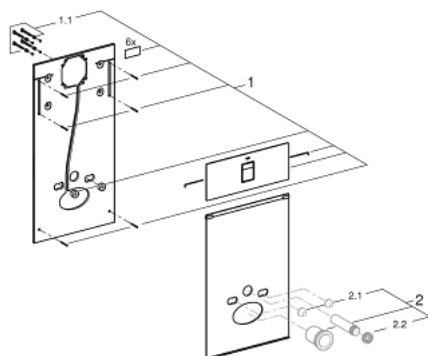

### PRODUCT DESCRIPTION

- Colour: moon white
- for Rapid SL and Uniset
- with flushing cistern GD 2
- for connecting shower toilet Sensia Arena or common wall-hung WCs
- for tiled/plastered walls
- two-piece glass cover made of tempered safety glass (8 mm)
- upper part removable for maintenance
- flush plate Skate Cosmopolitan, chrome, flush plate is kept flush with glass cover
- HPL mounting plate with hole pattern for all connections
- mounting plate with concealed water connection for shower toilet Sensia Arena
- mounting plate with with quality edges in silver finish
- set for noise protection
- including accessory for mounting glass plate and WC ceramic

### SPARE PARTS, junij 2015 – now

- 1: Top plate with push button (Spare part-nr. 42481LS0)
- 1.1: Fixing set (Spare part-nr. 4215800M)
- 2: WC inlet and outlet connecting set (Spare part-nr. 37311K00)
- 2.1: Basin fastening (Spare part-nr. 43511SH0)
- 2.2: Connector (Spare part-nr. 37119000)