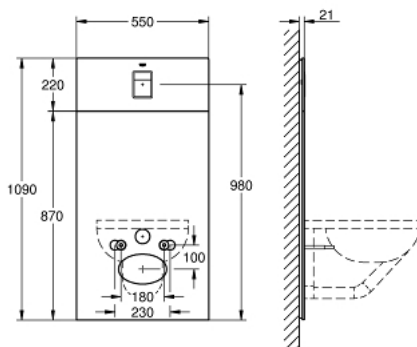

### PRODUCT DESCRIPTION

- Colour: moon white
- for Rapid SL and Uniset
- with flushing cistern GD 2
- for connecting shower toilet Sensia Arena or common wall-hung WCs
- for tiled/plastered walls
- two-piece glass cover made of tempered safety glass (8 mm)
- upper part removable for maintenance
- flush plate Skate Cosmopolitan, chrome, flush plate is kept flush with glass cover
- HPL mounting plate with hole pattern for all connections
- mounting plate with concealed water connection for shower toilet Sensia Arena
- mounting plate with with quality edges in silver finish
- set for noise protection
- including accessory for mounting glass plate and WC ceramic

### SPARE PARTS, junij 2015 – now

- 1: Top plate with push button (Spare part-nr. 42481LS0)
- 1.1: Fixing set (Spare part-nr. 4215800M)
- 2: WC inlet and outlet connecting set (Spare part-nr. 37311K00)
- 2.1: Basin fastening (Spare part-nr. 43511SH0)
- 2.2: Connector (Spare part-nr. 37119000)