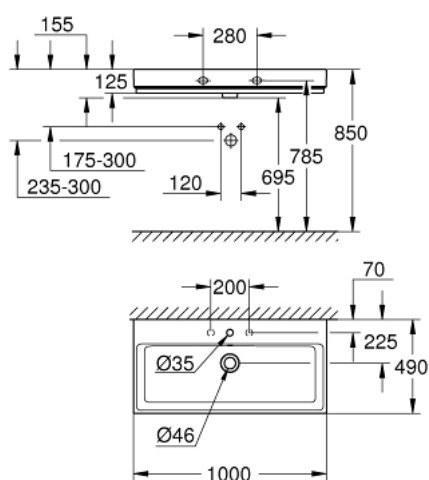

39 386 00H CUBE CERAMIC WASH BASIN 100

PRODUCT DESCRIPTION

- Colour: alpine white
- wall hung
- 1 hole punched, 2 holes pre-punched
- with overflow
- 1000 x 490 mm
- sanitary ware
- GROHE HyperClean antibacterial glazing
- GROHE AquaCeramic antistick coating