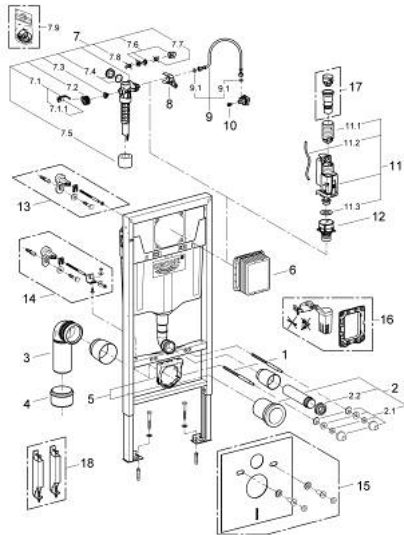

39 418 000 SOLIDO 5-IN-1 SET FOR WC, 1.13 M INSTALLATION HEIGHT

SPARE PARTS, junij 2016 – now

- 1: Threaded bolt (Spare part-nr. 4276400M)
- 2: WC inlet and outlet connecting set (Spare part-nr. 37311K00)
- 2.1: Basin fastening (Spare part-nr. 43511SH0)
- 2.2: Connector (Spare part-nr. 37119000)
- 3: PP-outlet bend Ø 90 mm (Spare part-nr. 42327000)
- 4: Reducer (Spare part-nr. 42242000)
- 5: Support for outlet bend (Spare part-nr. 42243000)
- 6: Inspection shaft (Spare part-nr. 66791000)
- 7: Filling valve (Spare part-nr. 37095000)
- 7.1: Lever (Spare part-nr. 43734000)
- 7.1.1: Seal (Spare part-nr. 4377000M)
- 7.2: Valve head (Spare part-nr. 43536000)
- 7.3: Membrane (Spare part-nr. 4375800M)
- 7.4: Screw cap (Spare part-nr. 43735000)
- 7.5: Valve float, 5 pcs. (Spare part-nr. 4379100M)
- 7.6: Set of seals (Spare part-nr. 43722000)*
- 8: Support device (Spare part-nr. 42246000)
- 9: Connecting hose (Spare part-nr. 42233000)
- 9.1: Sealing washer (Spare part-nr. 0319100M)
- 10: Headpart (Spare part-nr. 42385000)
- 11: Dual Flush discharge valve AV1 (Spare part-nr. 42320000)
- 11.1: Extension for overflow pipe (Spare part-nr. 42313000)
- 11.2: Pneumatic hose (Spare part-nr. 42319000)
- 11.3: Seal (Spare part-nr. 42310000)
- 12: Valve seat for GD2 (Spare part-nr. 42315000)
- 13: Wall brackets (Spare part-nr. 3855800M)*
- 14: Xtra wall brackets, flexible placing (Spare part-nr. 38733000)*
- 15: Set for noise protection (Spare part-nr. 37131000)*
- 16: Retrofit set (Spare part-nr. 38796000)*
- 17: 4.5 l adapter for GD2 (Spare part-nr. 42333000)*
- 18: Accessory (Spare part-nr. 38779000)*